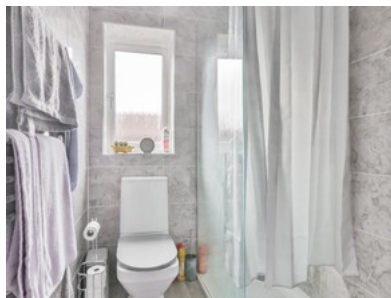

Beech Close, Burstwick

OFFERS OVER £138,000

beercocks
valuing people, not just houses

- ✓ Extremely Select Location
- ✓ Simply Superb Two Bedroom Semi-detached
- ✓ Undergone A Programme Of Modernisation
- ✓ New Windows & Doors, Stunning Fitted Kitchen & Bathroom
- ✓ Off-road Parking To Side & Low Maintenance Garden

Bedroom  2 Bathroom  1 Reception  1

Offers Over

£138,000