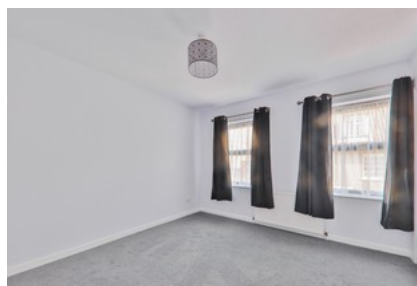

### GUIDE PRICE £180,000

- ✓ Central Beverley Location
- ✓ Unrivalled Convenience

- ✓ No Chain Involved
- ✓ Off-street Parking

Guide Price **£180,000**

Bedroom 2 Bathroom 1 Reception 1