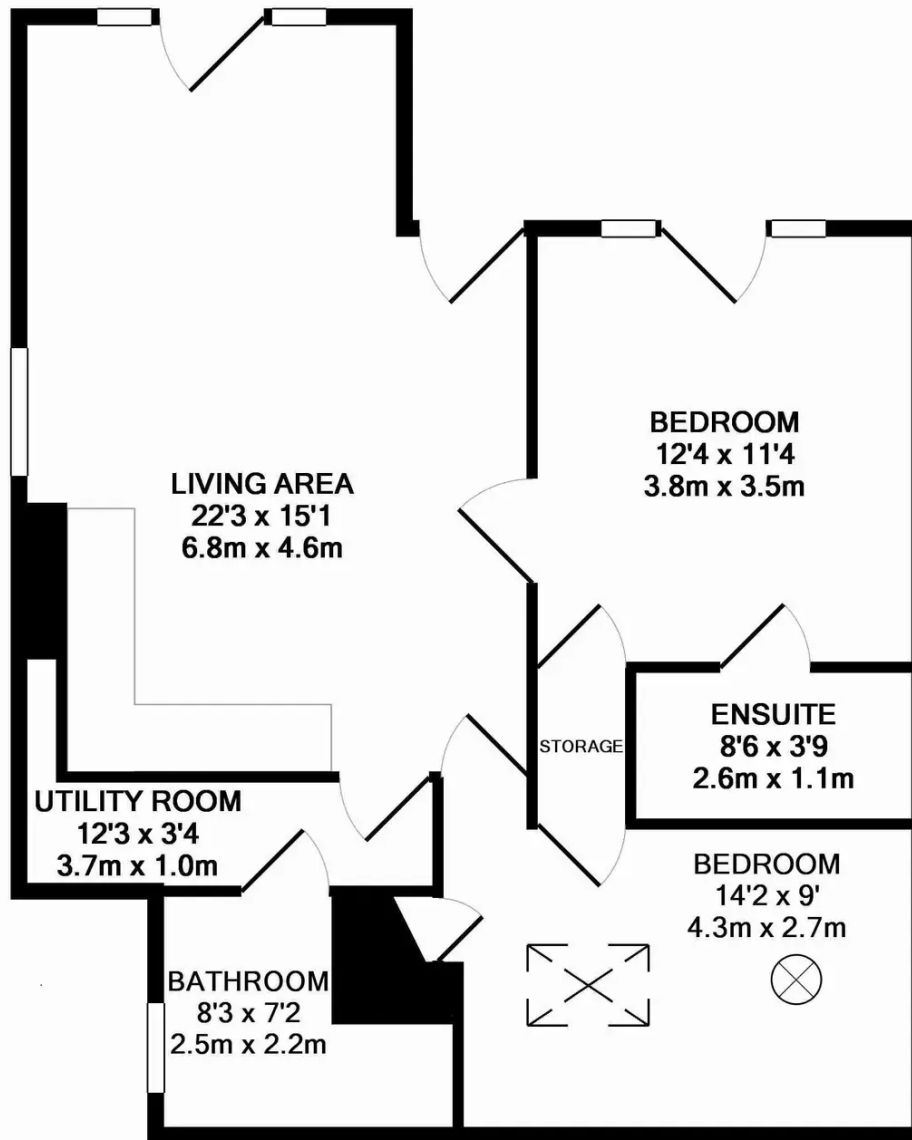

Tenure: Leasehold

- WONDERFUL PRIVATE WALLED GARDENS
- QUIET TUCKED AWAY LOCATION
- IDEAL SECOND HOME
- NO CHAIN
- CLOSE TO CHRIST CHURCH STRAY PARKLAND

MYRINGS

TOTAL APPROX. FLOOR AREA 738 SQ.FT. (68.5 SQ.M.)

Whilst every attempt has been made to ensure the accuracy of the floor plan contained here, measurements of doors, windows, rooms and any other items are approximate and no responsibility is taken for any error, omission, or mis-statement. This plan is for illustrative purposes only and should be used as such by any prospective purchaser. The services, systems and appliances shown have not been tested and no guarantee as to their operability or efficiency can be given

Made with Metropix ©2012

TOTAL APPROX. FLOOR AREA 738 SQ.FT. (68.5 SQ.M.)

Whilst every attempt has been made to ensure the accuracy of the floor plan contained here, measurements of doors, windows, rooms and any other items are approximate and no responsibility is taken for any error, omission, or mis-statement. This plan is for illustrative purposes only and should be used as such by any prospective purchaser. The services, systems and appliances shown have not been tested and no guarantee as to their operability or efficiency can be given