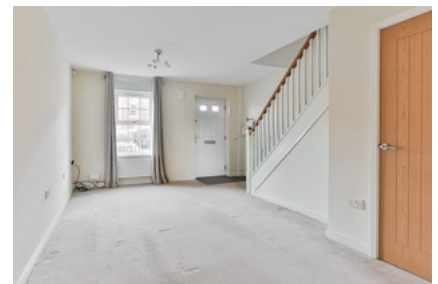

Akrill Mews, Beverley

INVITING OFFERS BETWEEN £230,000 - £250,000

- ✓ No Onward Chain
- ✓ Smart Well Presented Two Double Bedroom Modern End Mews House
- ✓ Close To Beverley Town Centre & All Its Amenities
- ✓ Presented In Move-in Condition
- ✓ Must Be Viewed
- ✓ Freehold
- ✓ Council Tax Band B