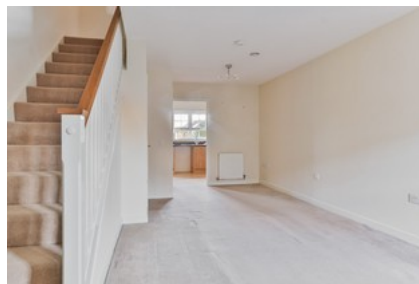

Akrill Mews, Beverley

INVITING OFFERS BETWEEN £230,000 - £250,000

- ✓ No Onward Chain
- ✓ Smart Well Presented Two Double Bedroom Modern End Mews House
- ✓ Close To Beverley Town Centre & All Its Amenities
- ✓ Presented In Move-in Condition
- ✓ Must Be Viewed
- ✓ Freehold
- ✓ Council Tax Band B