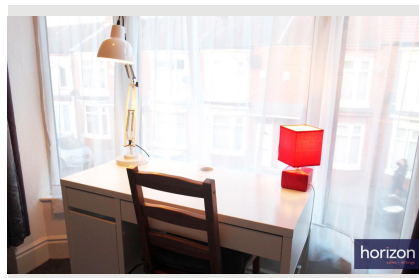

Crescent Road Middlesbrough

- ✓ Double Bedroom To Let
- ✓ Central Ts1 Location
- ✓ Fully Furnished With High Quality Furnishings And Finishing Touches
- ✓ Shared Kitchen, Bathroom And Relaxing Lounge/dine Within The Property
- ✓ Must Be Working Professional Or Student
- ✓ Referencing Required From All Applicants
- ✓ Utilities, Wifi, Fortnightly Cleaning Of Communal Areas Included In Rent (council Tax Not Included)
- ✓ Workstation Provided In Bedroom