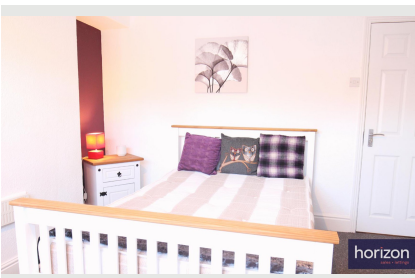

Crescent Road Middlesbrough

- ✓ Double Bedroom To Let
- ✓ Central Ts1 Location
- ✓ Fully Furnished With High Quality Furnishings And Finishing Touches
- ✓ Shared Kitchen, Bathroom And Relaxing Lounge/dine Within The Property
- ✓ Must Be Working Professional Or Student
- ✓ Referencing Required From All Applicants
- ✓ Utilities, Wifi, Fortnightly Cleaning Of Communal Areas Included In Rent (council Tax Not Included)
- ✓ Workstation Provided In Bedroom

£425 PCM

Bedroom 1 Bathroom 1 Reception 1