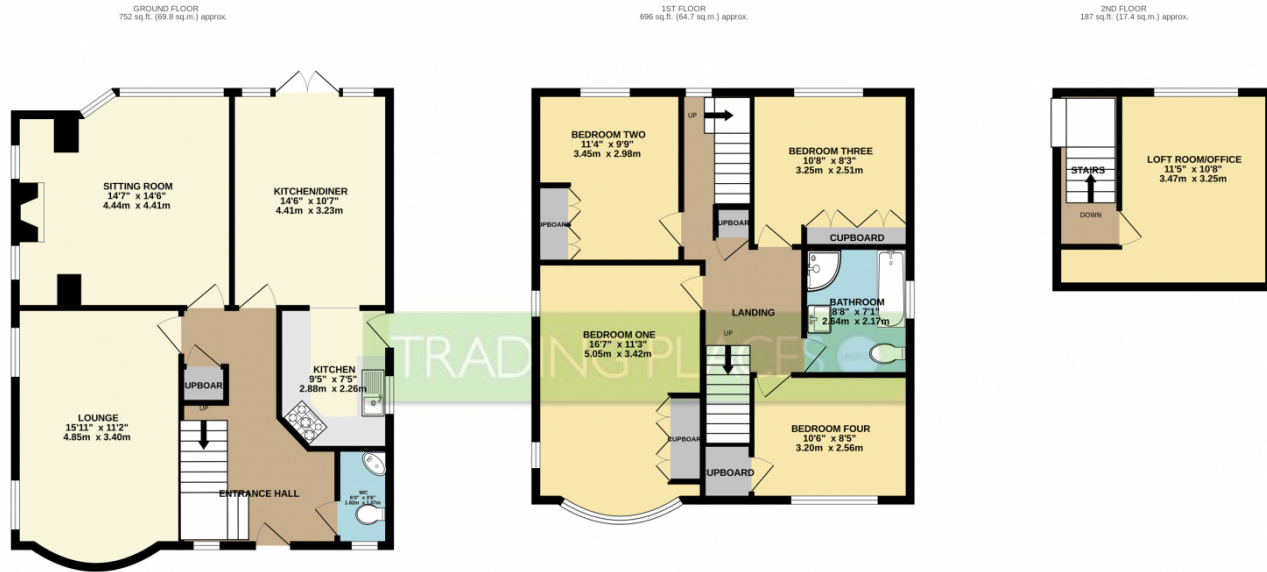

TRADING PLACES

TOTAL FLOOR AREA: 1634 sq.ft. (151.8 sq.m.) approx.