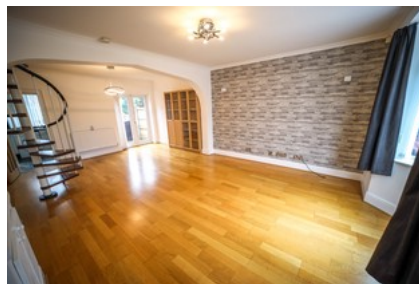

## Litherland Crescent St Helens

- ✓ Modern Terraced Home
- ✓ Two Bedroom + Loft Room
- ✓ En-suite To Master Bedroom
- ✓ Open Plan Lounge And Dining Room
- ✓ Kitchen
- ✓ Bathroom
- ✓ Good Size Rear Garden
- ✓ Driveway