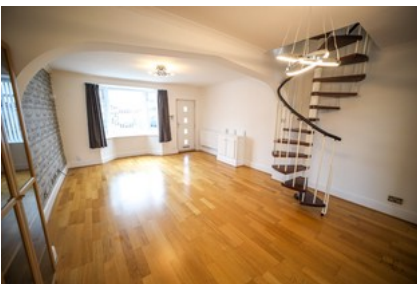

## Litherland Crescent St Helens

- ✓ Modern Terraced Home
- ✓ Two Bedroom + Loft Room
- ✓ En-suite To Master Bedroom
- ✓ Open Plan Lounge And Dining Room
- ✓ Kitchen
- ✓ Bathroom
- ✓ Good Size Rear Garden
- ✓ Driveway