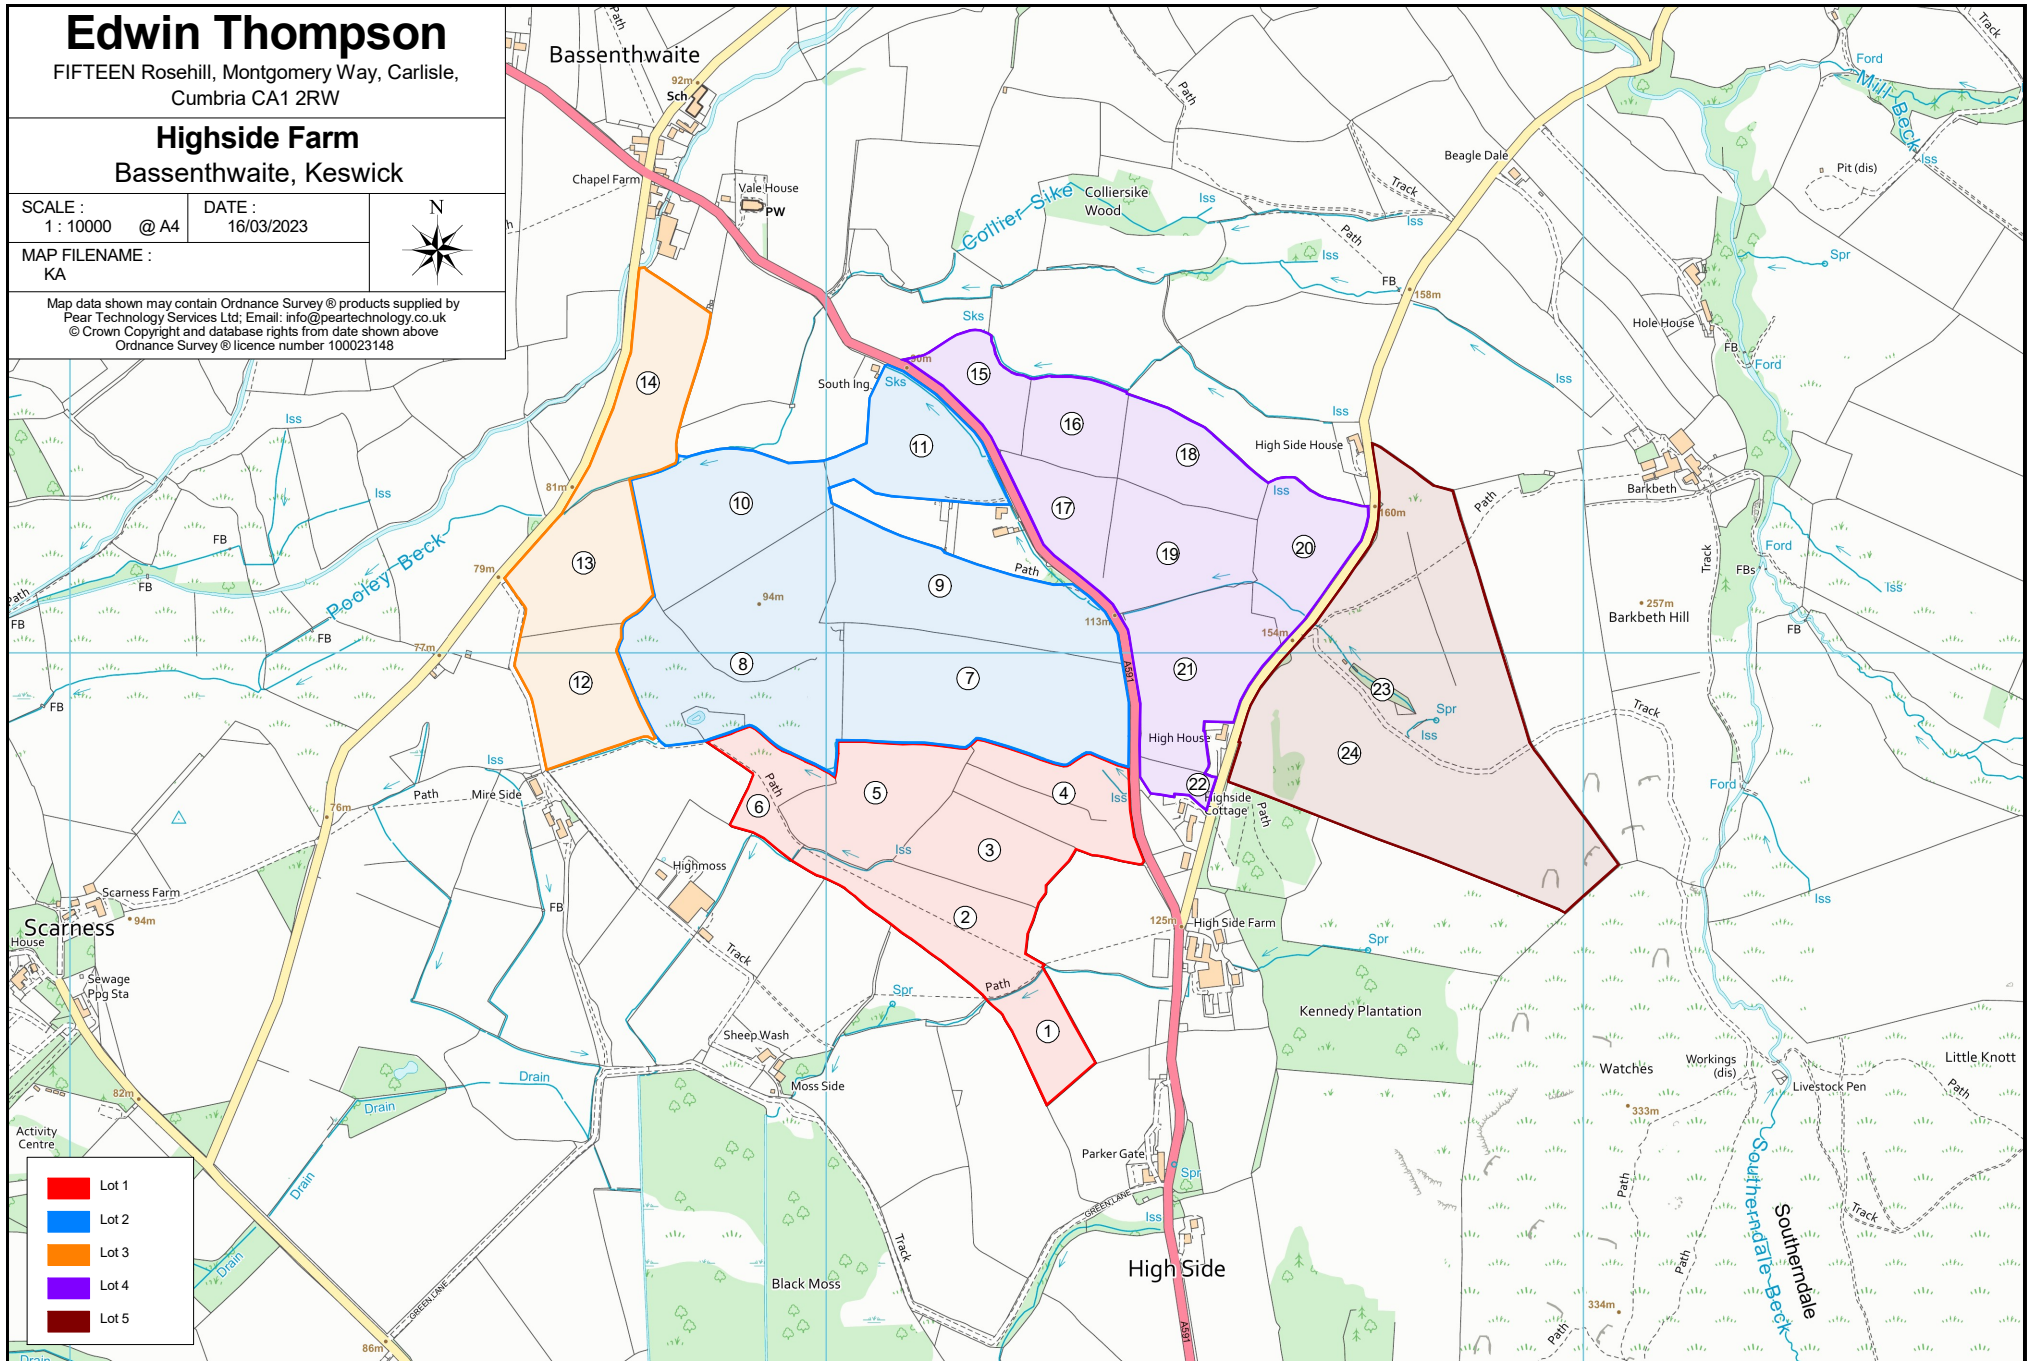

Edwin Thompson

FIFTEEN Rosehill, Montgomery Way, Carlisle,
Cumbria CA1 2RW

Highside Farm Bassenthwaite, Keswick

SCALE :
1 : 10000 @ A4

DATE :
16/03/2023

MAP FILENAME :
KA

	Lot 1
	Lot 2
	Lot 3
	Lot 4
	Lot 5