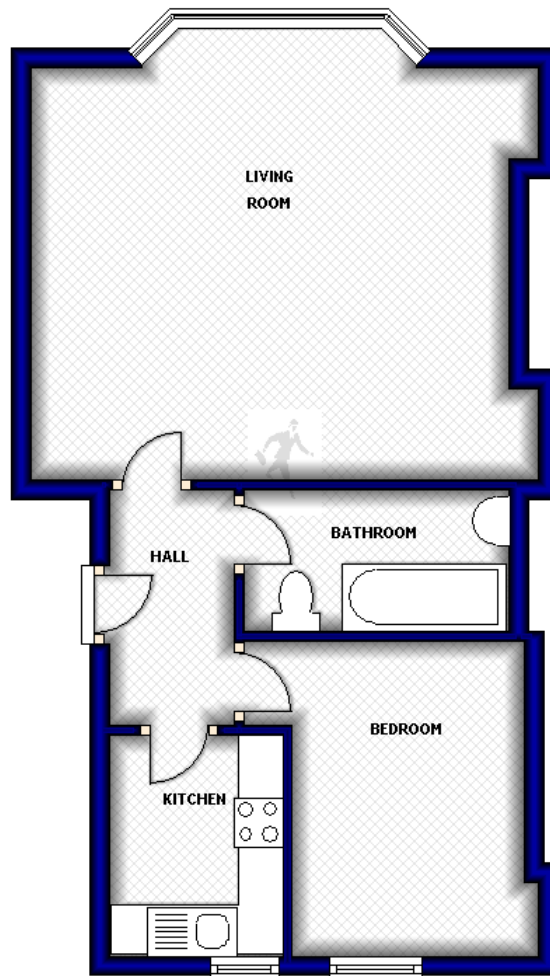

**52 Ashgrove Road
Ground Left
Aberdeen**

GROUND FLOOR

APPROX. 41.5 SQ. METRES (446.7 SQ. FEET)

TOTAL AREA: APPROX. 41.5 SQ. METRES (446.7 SQ. FEET)

The above particulars are for guidance only, no liability for any errors or omissions will be accepted by Aberdeen Property Leasing Ltd.