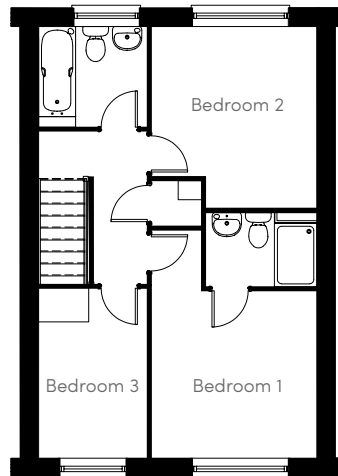

## The Moulton G

3 Bedroom detached (En suite)

950 sq ft (88 sq m)

Detached

2 Double

1 Single

1 En suite

1 Bath

### Ground Floor

Lounge

17' 0" x 10' 0"

Cloaks

6' 8" x 3' 0"

Kitchen/Dining

15' 10" x 9' 10"

### First Floor

Bedroom 1

10' 1" x 10' 3"

Bedroom 3

10' 4" x 6' 7"

En suite

6' 10" x 4' 7"

Bathroom

6' 9" x 6' 3"

Bedroom 2

11' 2" x 10' 1"