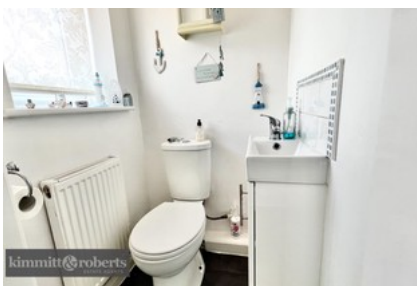

Monument View New Penshaw, DH4 7JN

- ✓ Impressive Detached House
- ✓ 4/5 Bedrooms With Ensuite To Master
- ✓ Ground Floor Wc
- ✓ 2 Reception Rooms
- ✓ Fitted Kitchen
- ✓ Front & Rear Gardens
- ✓ Ample Off Street Parking