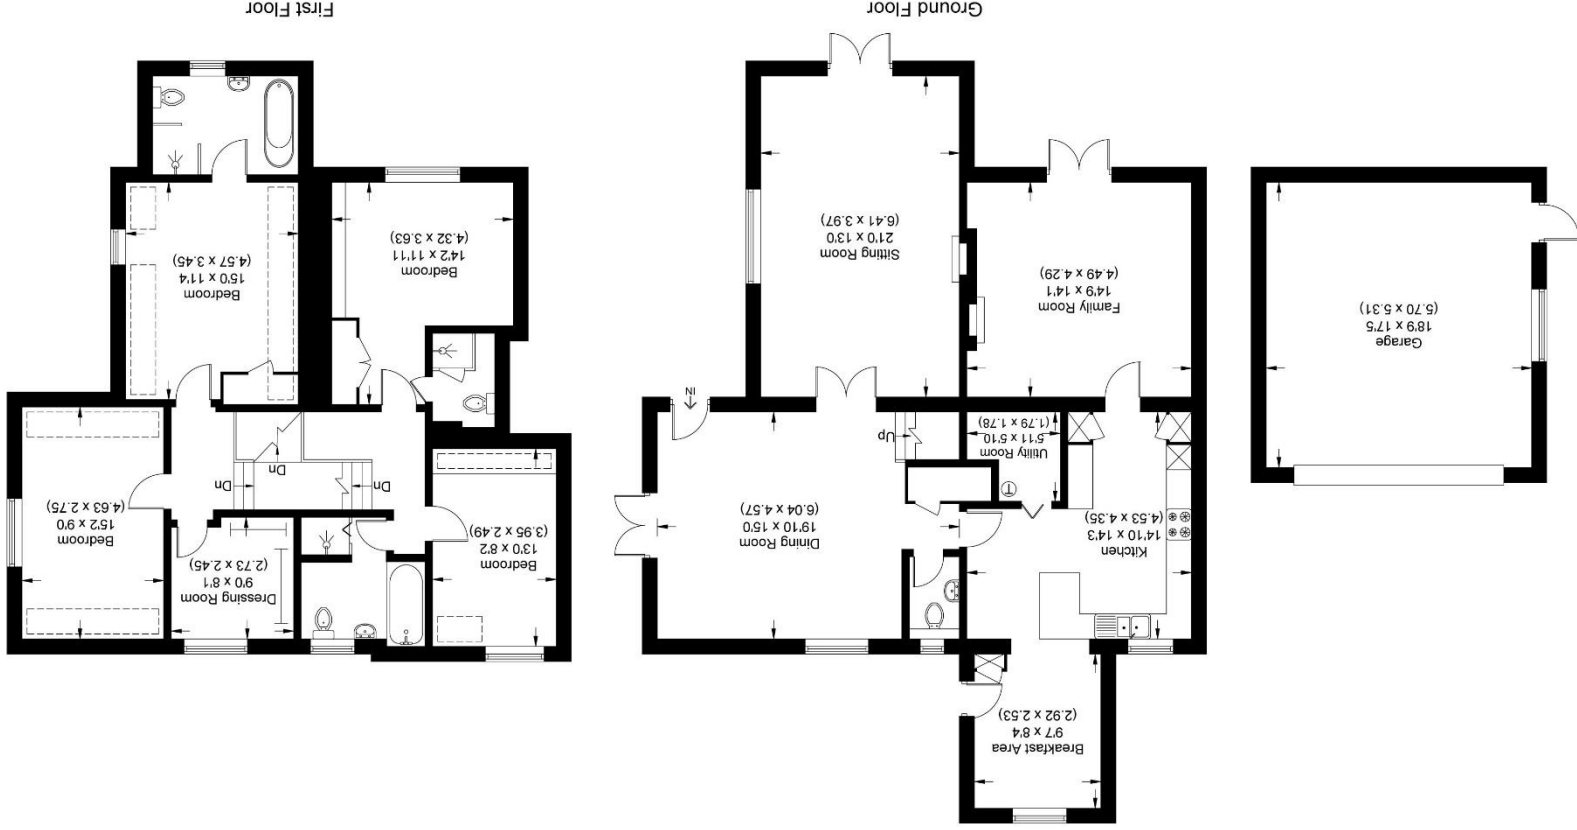

*CLOAKROOM *LARGE DUAL ASPECT LIVING ROOM WITH FEATURE FIREPLACE *LARGE SEPARATE DINING ROOM *TV/FAMILY ROOM WITH FEATURE FIREPLACE *FITTED & EQUIPPED KITCHEN WITH BREAKFAST AREA *UTILITY ROOM *MASTER BEDROOM WITH EN-SUITE SHOWER ROOM *GUEST BEDROOM WITH EN-SUITE SHOWER ROOM *TWO/THREE FURTHER BEDROOMS (BEDROOM 5 CURRENTLY USED AS A DRESSING ROOM) *FAMILY BATHROOM *DOUBLE WIDTH GARAGE *OIL CENTRAL HEATING *GARDENS OF GOOD SIZE *MANY CHARACTER FEATURES *EXPOSED BEAMS TO THE FIRST FLOOR *EPC RATING E

Directions for SAT NAV: SL6 6QW

Council Tax Band G – currently £2597.23 per annum

Henley Road

Approximate Gross Internal Area 194.17 sq m / 2090.02 sq ft
 (Excluding Garage)
 Garage Area 30.27 sq m / 325.83 sq ft
 Total Area 224.44 sq m / 2415.85 sq ft

Illustration for identification purposes only, measurements are approximate, not to scale.

For clarification we wish to inform prospective purchasers that we have prepared these sales particulars as a general guide. We have not carried out a detailed survey nor tested the services, appliances and specific fittings. Room sizes should not be relied upon for carpets, furnishings and appliances. Whilst these particulars are believed to be correct their accuracy is not guaranteed and are given without responsibility. They do not form part of any contract.