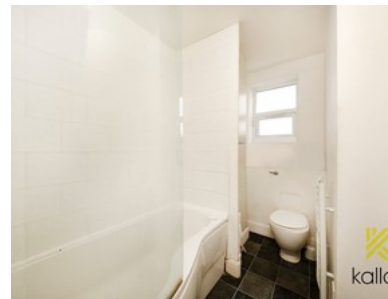

Penge Road London

- ✔ Available To View Now
- ✔ One Bedroom
- ✔ Good Location
- ✔ Open Plan Living/kitchen Area
- ✔ Integrated Appliances
- ✔ Double Glazing
- ✔ Excellent Transport Links

£1,100

PCM