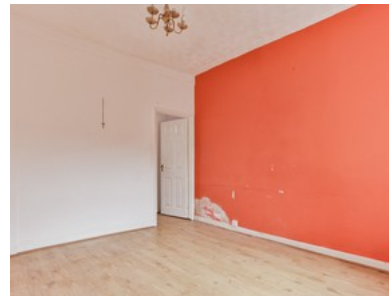

Reynoldson Street

Guide price £95,000

beercocks
valuing people, not just houses

- ✓ Three Bedroom Mid Terrace Property
- ✓ Popular Newland Avenue Area
- ✓ Requiring Some Upgrades
- ✓ Perfectly Situated For Access To Shops And Public Transport, Making It Ideal For Commuters
- ✓ Must Be Viewed
- ✓ Freehold
- ✓ Council Tax Band A