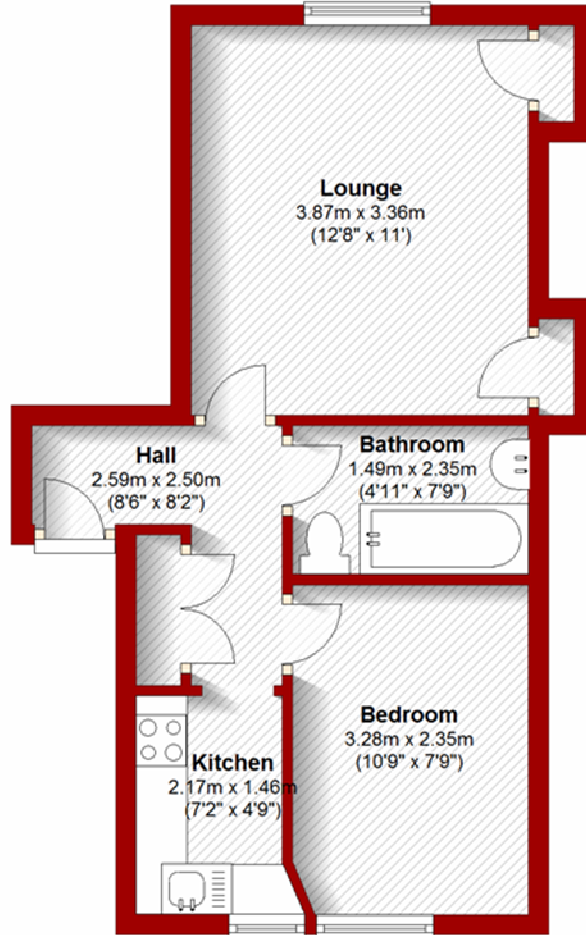

47 Eslemont Avenue
1st Right
Aberdeen

Ground Floor

Approx. 32.7 sq. metres (351.6 sq. feet)

Total area: approx. 32.7 sq. metres (351.6 sq. feet)

The above particulars are for guidance only, no liability for any errors or omissions will be accepted by Aberdeen Property Leasing Ltd.