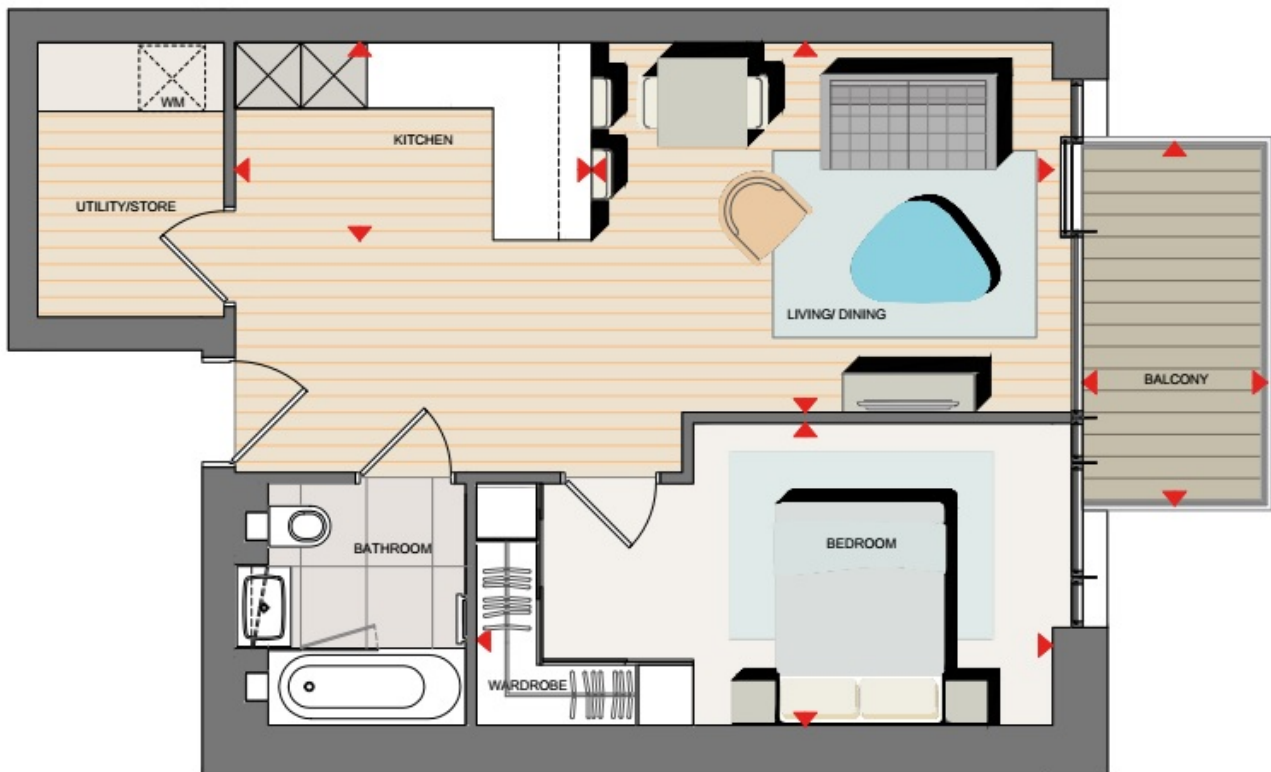

PLOT LOCATOR

FLOORS 1 TO 13