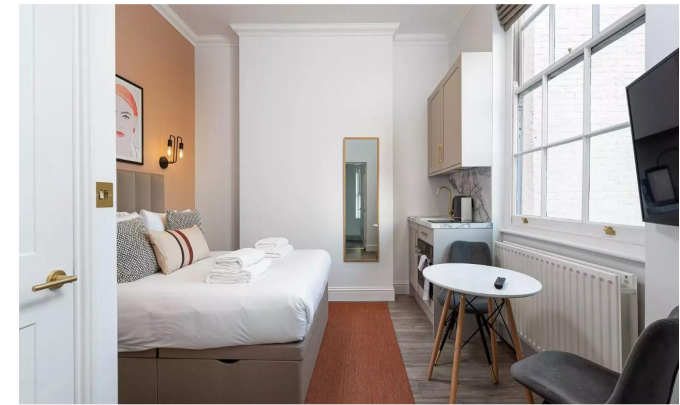

INTERLET

PEMBRIDGE VILLAS, NOTTING HILL, LONDON, W11
£576.92 PW

ALL BILLS INCLUDED - A modern and stylish studio apartment located in the heart of Notting Hill, London W11. The apartment has been recently redecorated to the highest standards in a trendy, modern style with new furniture and interiors. Located on the second floor of the building, the property consists of an open compact kitchen area equipped with modern everyday appliances including a kettle, toaster, and a free-standing fridge. The bathroom is neat and has a standing shower, toilet, and basin. There is also storage space on the side of the bed. The apartment further benefits from large windows which offer an abundance of natural light. The rent includes all bills including electricity, water, gas, council tax, and Wi-Fi. The apartment is ideally located in Notting Hill and is close to the famous Hyde Park and Kensington High Street. Just moments from historical buildings, shops, and nightlife, you have an amazing range of culture, restaurants, and entertainment right on your doorstep. For transport links, Notting Hill Gate Underground Station (Circle, District, and Central Lines) offers easy connections to many of London's diverse neighbourhoods. *Prices for Short Let are subject to availability. [...]