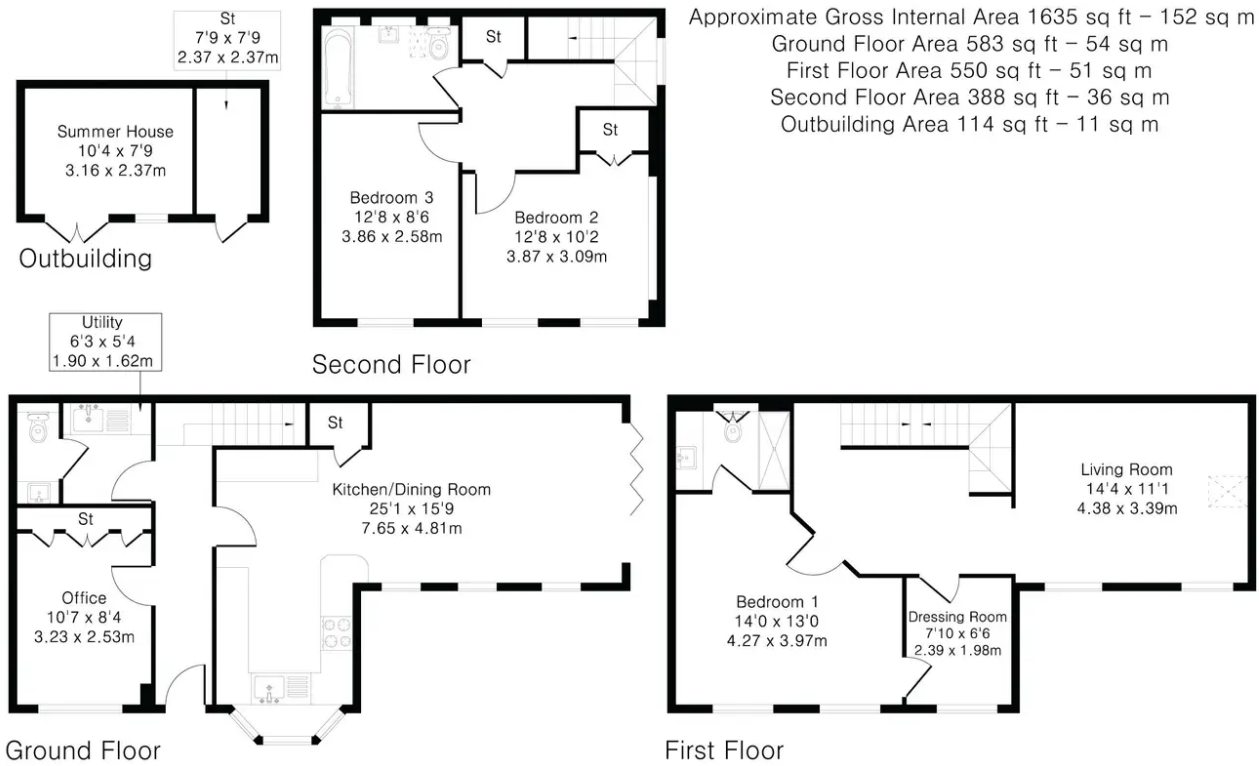

Robertsons Estate Agents

Swains House, Swains Lane, Flackwell Heath – HP10 9BN

01628 533373

flackwellheath@robertsonsestateagents.co.uk

www.robertsonsestateagents.co.uk/