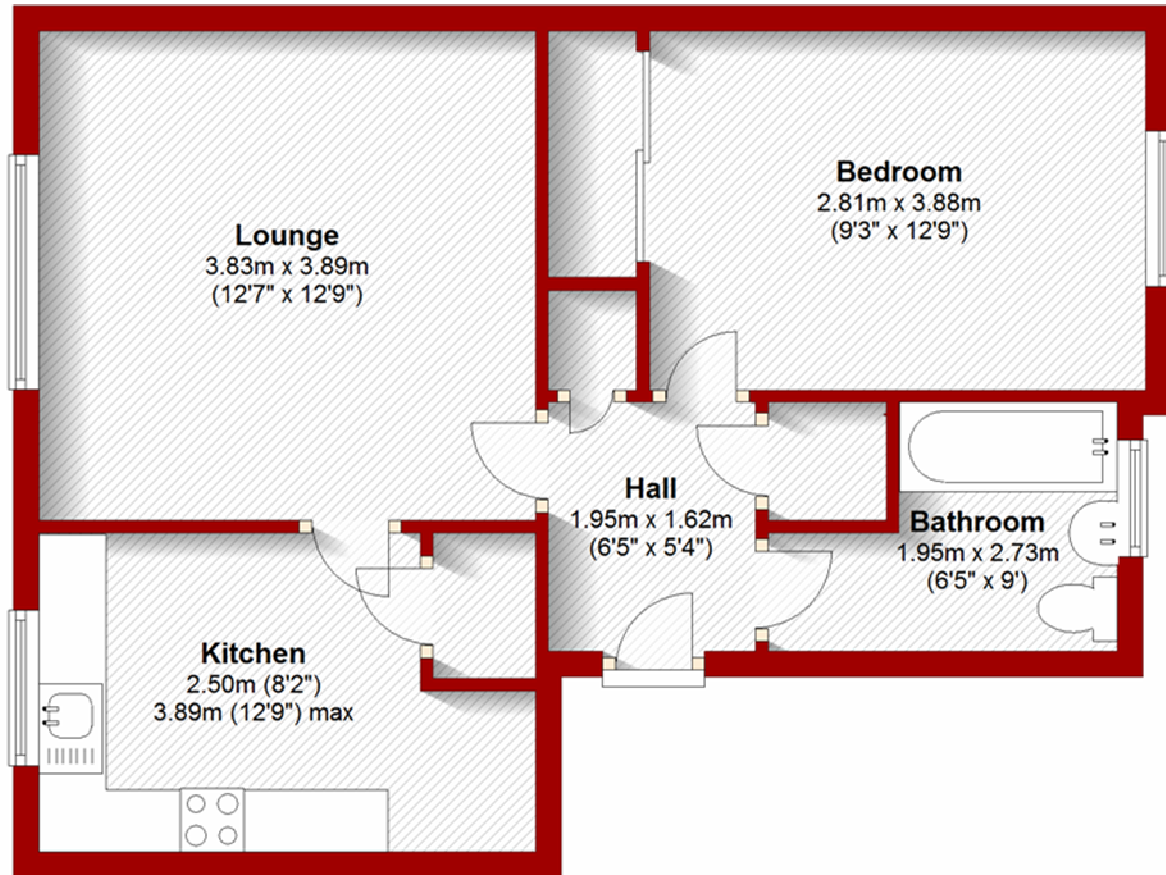

95 Oldcroft Place
Aberdeen

Ground Floor

Approx. 45.5 sq. metres (489.6 sq. feet)

Total area: approx. 45.5 sq. metres (489.6 sq. feet)

The above particulars are for guidance only, no liability for any errors or omissions will be accepted by Aberdeen Property Leasing Ltd.