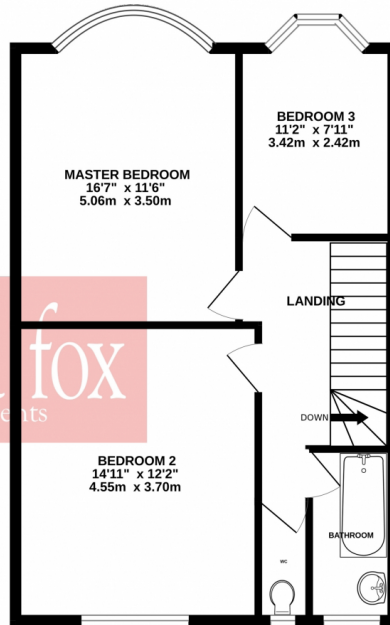

1ST FLOOR
588 sq.ft. (54.6 sq.m.) approx.

Made with Metropix ©2023