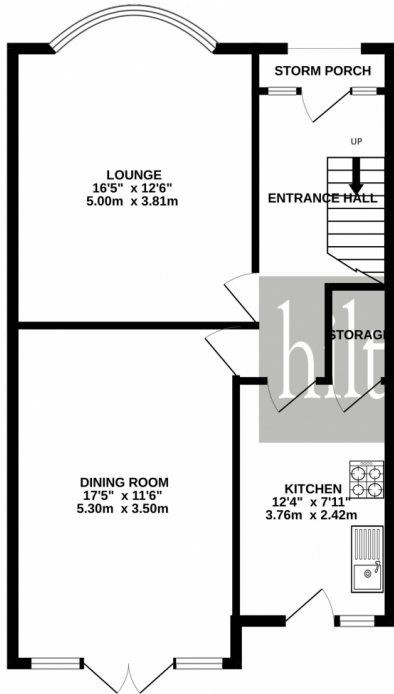

GROUND FLOOR
608 sq.ft. (56.5 sq.m.) approx.