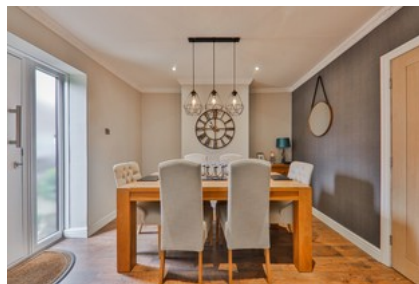

## Beech View

**INVITING OFFERS BETWEEN £270,000-£290,000**

- ✓ Popular Village Location
- ✓ High Specification Throughout
- ✓ Open Plan Dining & Living At Its Best
- ✓ Man Cave With Bar And Study Area
- ✓ Side Drive, Garage And Well Maintained Garden
- ✓ Freehold
- ✓ Council Tax Band B