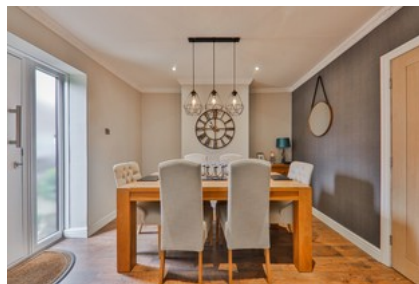

Beech View, Walkington

INVITING OFFERS BETWEEN £270,000-£290,000

- ✓ Popular Village Location
- ✓ High Specification Throughout
- ✓ Open Plan Dining & Living At Its Best
- ✓ Man Cave With Bar And Study Area
- ✓ Side Drive, Garage And Well Maintained Garden
- ✓ Freehold
- ✓ Council Tax Band B