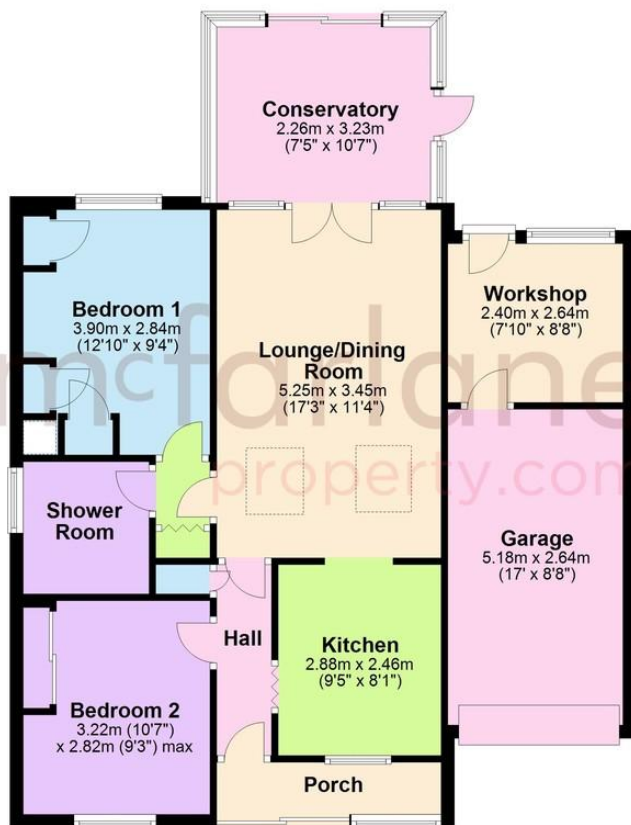

## 2 Bedroom Bungalow

Toothill, West Swindon

- 
- No Chain
  - Link Detached
  - Two Bedrooms
- 

**\*\*NO CHAIN\*\*** This TWO BEDROOM link detached bungalow is tucked away at the end of a quiet cul de sac and has EXTENSION POTENTIAL (STPP). The property is well presented throughout and benefits from a modern kitchen and shower room, living/dining room with VAULTED CEILING and conservatory. Externally there is a good size rear garden and driveway parking for a number of vehicles, leading to a single garage with workshop at the rear. The property is well located for all local amenities, shops, Doctor's, Pharmacies and the West Swindon Shopping Centre.

## Ground Floor

Total area: approx. 87.1 sq. metres (937.9 sq. feet)

We   
where you  
**LIVE**

Our team are friendly, experienced and are all local. They know it better than they do their own living rooms and can help you find what you're looking for because **we love where we live.**