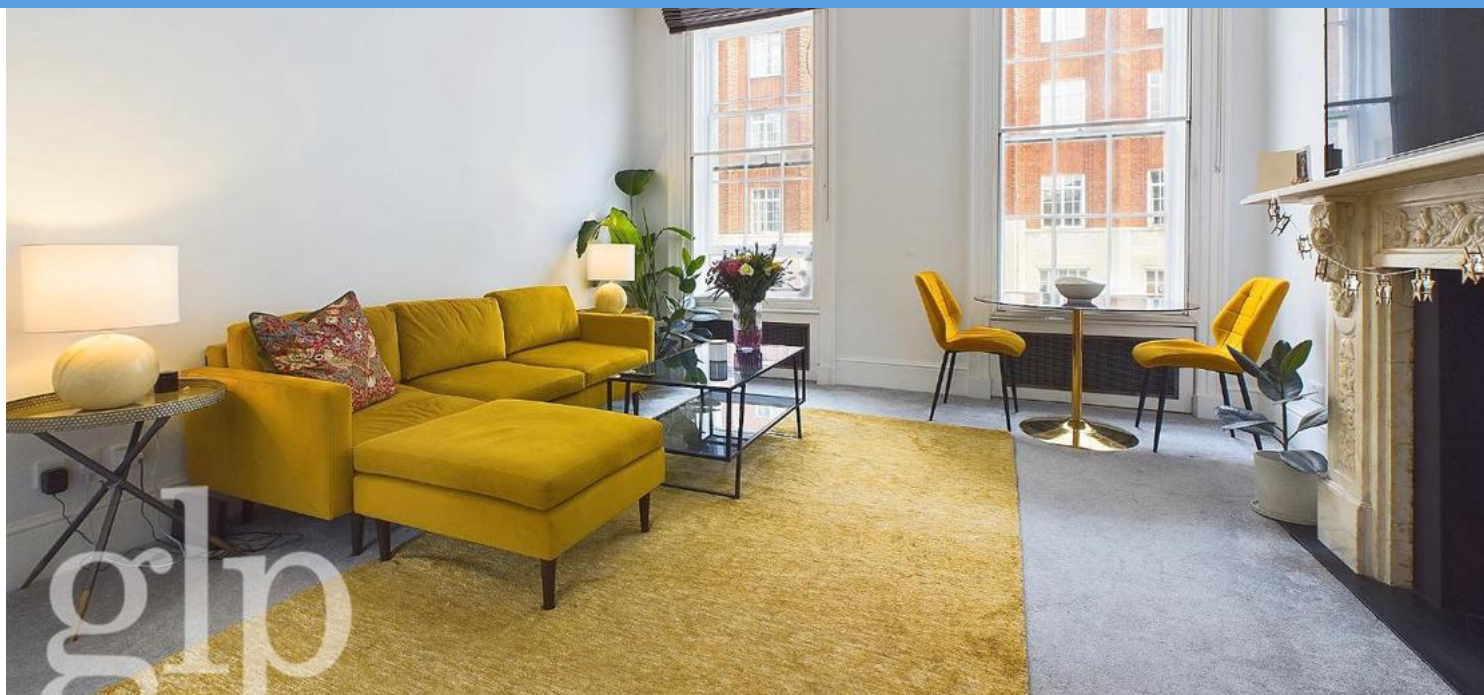

Gower Street
Greater London

£695 PCW
TO LET

Greater London Properties Presents...

- One Bedroom Apartment
- First Floor
- Original Features
- Centrally Located In Bloomsbury
- Internally Redecorated
- Bloomsbury