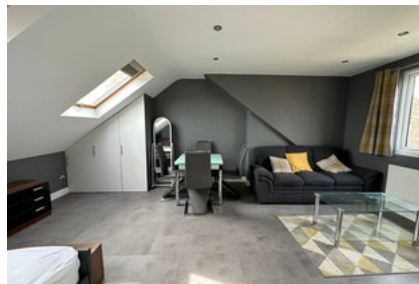

College Park Close Lewisham

- ✔ Bedsit Loft
- ✔ Available Short Term - 2 Months Only
- ✔ Permit Parking
- ✔ Close To Local Amenities And Transport Links
- ✔ Newly Decorated Loft
- ✔ Bills Included
- ✔ Single Occupancy Only