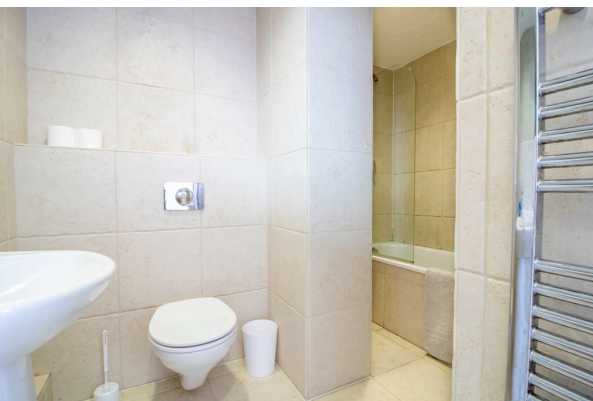

ZENKO

Properties

£1,500 PCM

- TWO BEDROOM
- TWO BATHROOM
- UNDERGROUND PARKING
- FURNISHED

- WEST POINT
- AVAILABLE NOW
- PENTHOUSE
- CITY CENTRE

Wellington Street, Leeds, LS1 4JX

**** TWO BEDROOM APARTMENT ** WEST POINT**
**** FURNISHED ** PARKING ** AVAILABLE NOW**
**** PENTHOUSE ****

Zenko Properties would like to present this fabulous apartment situated in this iconic and popular development of Westpoint, Wellington street. West Point is in an extremely popular and central location situated in the central business district, close to all the main shopping areas of Leeds and minutes walk to the train station. Excellent transport links to M1/M62. On street level there are also various restaurants, bars and coffee shops including an M&S foodhall and Co op.

The apartment :

Entrance Hallway - Laminate flooring, inset ceiling spot lighting, wall mounted electric panel heater, telephone intercom system, storage cupboard housing washer/dryer, heating system.

Open Plan Living/Kitchen/Diner area: Fabulous space with floor to ceiling windows and door to balcony. Laminate flooring throughout, inset ceiling spot lighting and side wall lighting, wall mounted electric heater panel. The kitchen comprises of high finish black gloss wall and base units with laminate work tops, stainless steel splash back, electric oven and hob over with extractor hood, integrated fridge and dishwasher.

Master Bedroom - Carpeted, side wall lighting, sealed unit double glazed window and doors leading onto its private balcony overlooking the city centre, electric panel electric heater.

En-Suite Shower Room - Shower enclosure. wall mounted WC and hand