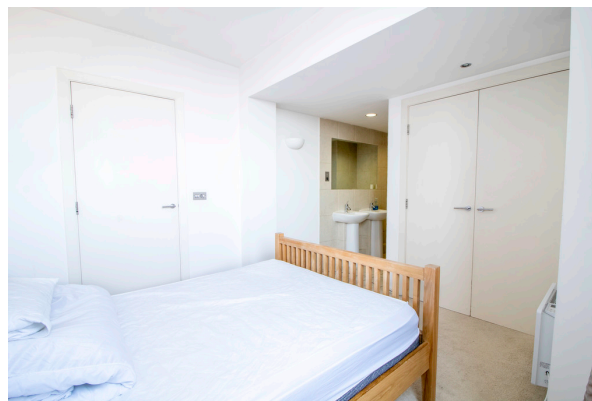

ZENKO

Properties

£1,500 PCM

- TWO BEDROOM
- TWO BATHROOM
- UNDERGROUND PARKING
- FURNISHED

- WEST POINT
- AVAILABLE NOW
- PENTHOUSE
- CITY CENTRE

Wellington Street, Leeds, LS1 4JX

**** TWO BEDROOM APARTMENT ** WEST POINT**
**** FURNISHED ** PARKING ** AVAILABLE NOW**
**** PENTHOUSE ****

Zenko Properties would like to present this fabulous apartment situated in this iconic and popular development of Westpoint, Wellington street. West Point is in an extremely popular and central location situated in the central business district, close to all the main shopping areas of Leeds and minutes walk to the train station. Excellent transport links to M1/M62. On street level there are also various restaurants, bars and coffee shops including an M&S foodhall and Co op.

The apartment :

Entrance Hallway - Laminate flooring, inset ceiling spot lighting, wall mounted electric panel heater, telephone intercom system, storage cupboard housing washer/dryer, heating system.

Open Plan Living/Kitchen/Diner area: Fabulous space with floor to ceiling windows and door to balcony. Laminate flooring throughout, inset ceiling spot lighting and side wall lighting, wall mounted electric heater panel. The kitchen comprises of high finish black gloss wall and base units with laminate work tops, stainless steel splash back, electric oven and hob over with extractor hood, integrated fridge and dishwasher.

Master Bedroom - Carpeted, side wall lighting, sealed unit double glazed window and doors leading onto its private balcony overlooking the city centre, electric panel electric heater.

En-Suite Shower Room - Shower enclosure. wall mounted WC and hand