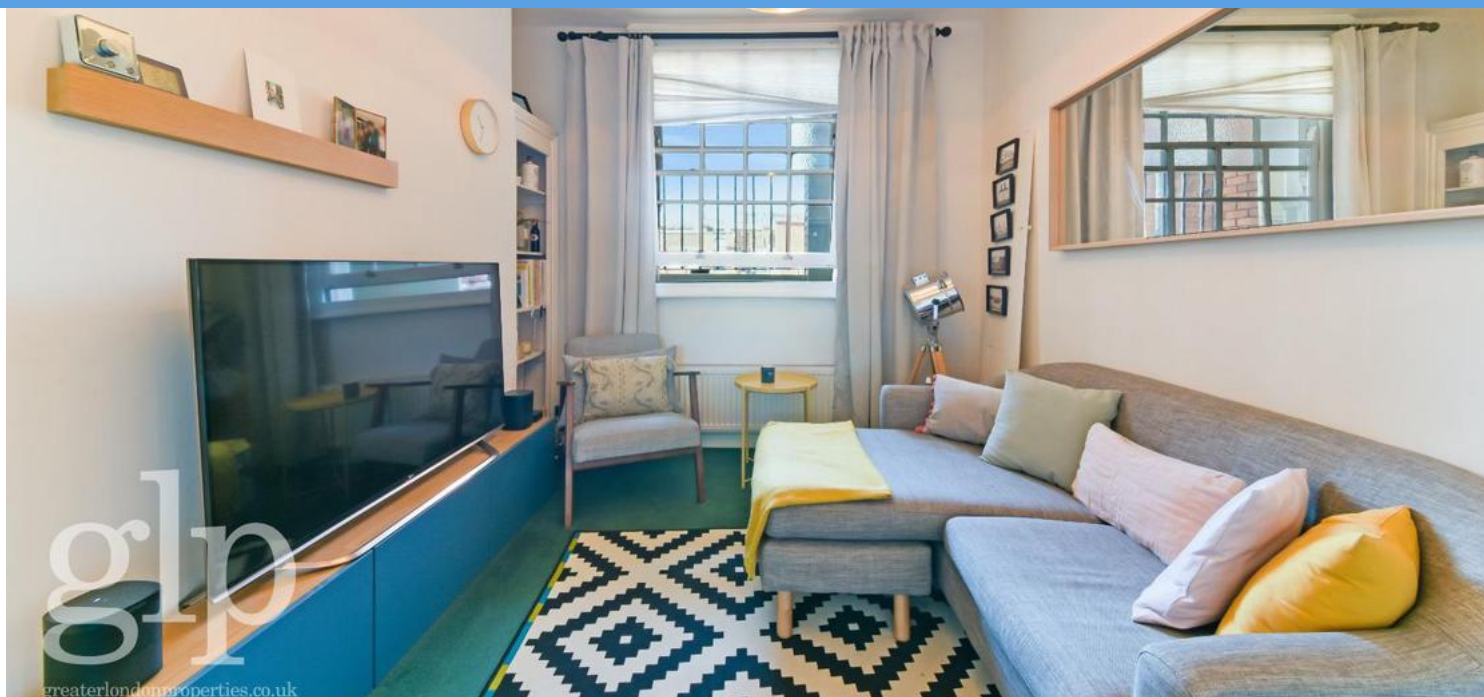

Tonbridge Street
Greater London

£620 PCW
TO LET

Greater London Properties Presents...

- Two Double Bedrooms
- Secure Mansions Block
- Lift In The Building
- Amazing Transport Links
- Furnished
- Bloomsbury