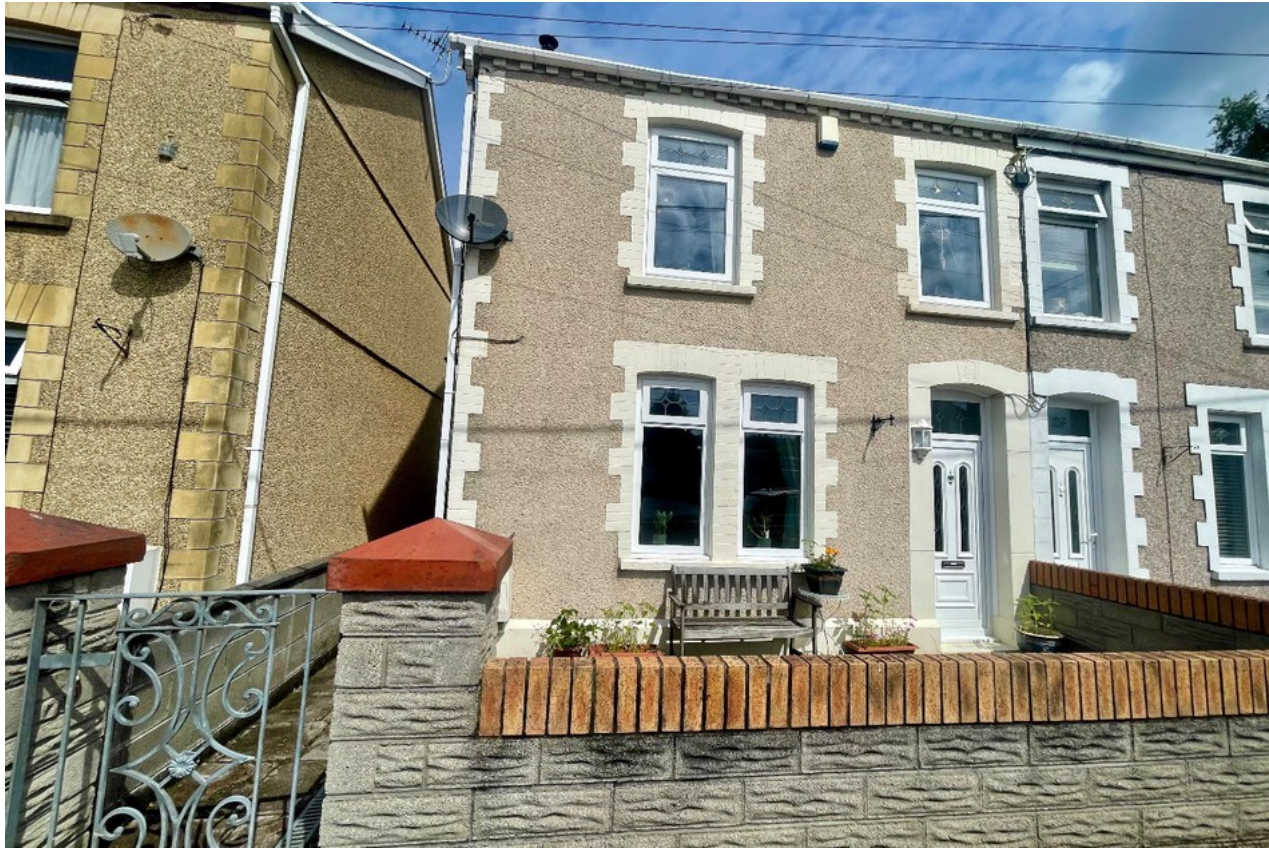

# Beryl Road Clydach

- ❖ Semi Detached House
- ❖ 3 Bedrooms
- ❖ Stunning Bathroom
- ❖ Modern Kitchen
- ❖ Spacious Lounge/ Diner With Stove
- ❖ Sought After Location
- ❖ Enclosed Rear Garden
- ❖ Must Be Seen

Bedroom 3 Bathroom 1 Reception 1

Offers Over

**£205,000**