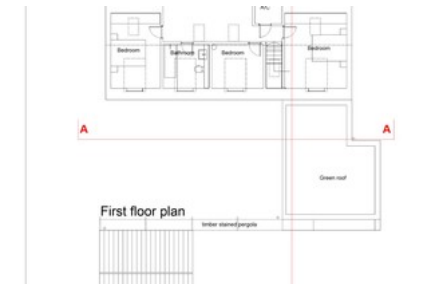

Cherry Tree Terrace, Beverley

INVITING OFFERS BETWEEN £100,000 - £110,000

- ✔ Exceptional Development Opportunity
- ✔ Spacious Plot Of Land With Planning Permission For A 1300 Sq.ft. Dwelling
- ✔ Design And Create Your Dream Home
- ✔ In The Heart Of Beverley Just Moments Away From Fleming Gate