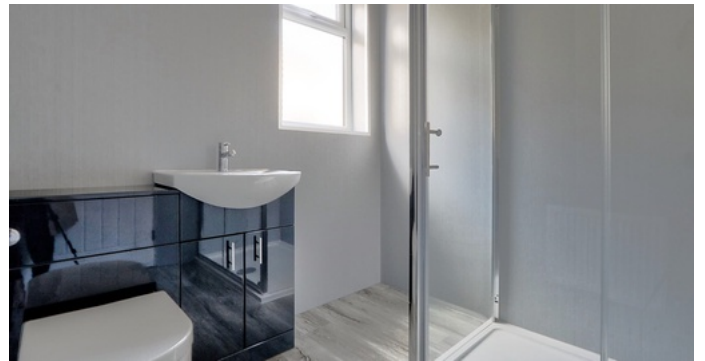

## Leamington Grove, Middlesbrough TS3

- ✔ Beautifully Finished, Two Bed, Semi-detached, Bungalow In A Fantastic Ormesby Location
- ✔ Recently Renovated From Top To Bottom To An Exceptionally High Standard... Creating Something Very Special
- ✔ Full Rewire, Fully Plastered And Decorated Throughout With Freshly Laid Flooring
- ✔ Fitted 'howden's' Kitchen In Dove Grey With Matching Dining Room Cabinets And On Trend Walk In Shower Room With Rainfall Shower
- ✔ New Upvc Double Glazing And Gas Central Heating With 'ideal Instinct' Combi Boiler

Offers Over **£135,000**

Bedroom  2 Bathroom  1 Reception  2