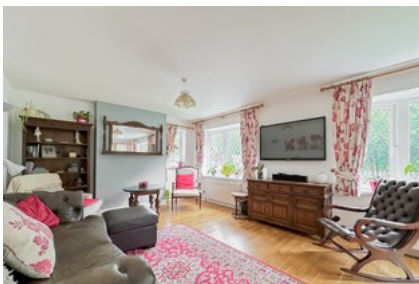

Canada Drive, Cherry Burton

INVITING OFFERS BETWEEN £300,000 - £335,000

Check out the video!

- ✓ Beautifully Refurbished
- ✓ Sought-after Village Location
- ✓ Four Bedroom
- ✓ Contemporary Open-plan Kitchen