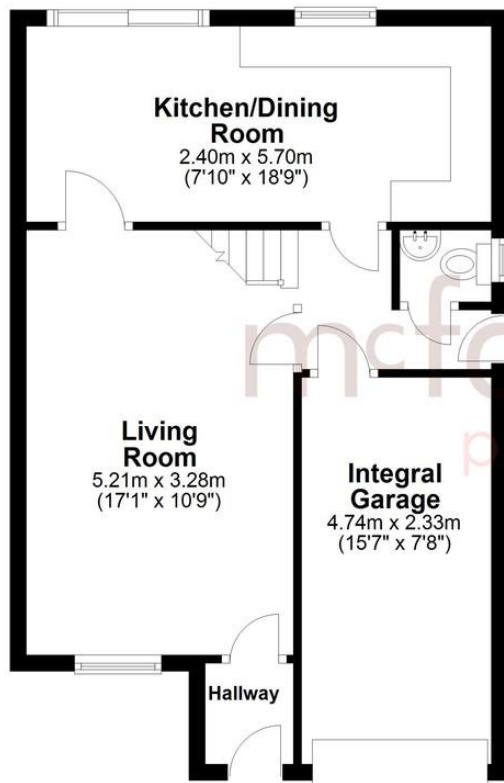

## 3 Bedroom Detached House

Abbey Meads, Swindon North

- Three Bedroom Detached Home
- Sought After Abbey Meads Position
- Master Bedroom with En-Suite

A well positioned three bedroom detached house in Abbey Meads North Swindon. This well positioned home offers Fitted Kitchen/Breakfast Room, Living Room, Cloakroom, Three Bedrooms and Family Bathroom plus En-Suite Shower Room to the Master. Well proportioned Rear Gardens and Integral Garage and Driveway Parking. uPVC Double Glazing and Gas Central Heating. No Onward Chain.

## Ground Floor

Approx. 48.7 sq. metres (523.7 sq. feet)

## First Floor

Approx. 43.0 sq. metres (463.0 sq. feet)

Total area: approx. 91.7 sq. metres (986.7 sq. feet)

We   
where you  
**LIVE**

Our team are friendly, experienced and are all local. They know it better than they do their own living rooms and can help you find what you're looking for because **we love where we live.**