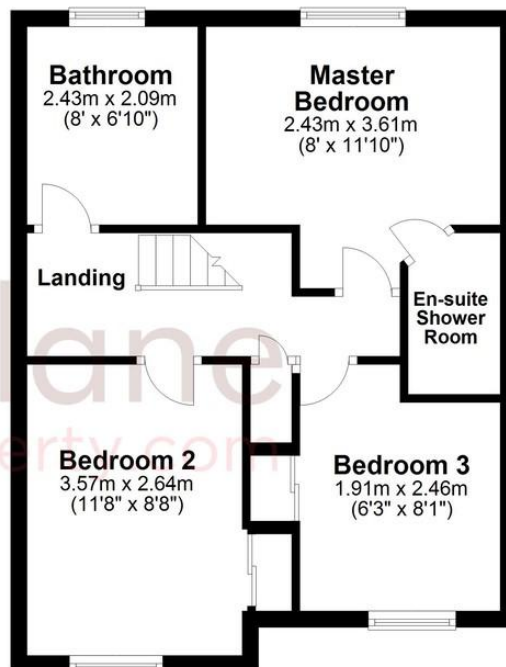

## 3 Bedroom Detached House

Abbey Meads, Swindon North

- Three Bedroom Detached Home
- Sought After Abbey Meads Position
- Master Bedroom with En-Suite

A well positioned three bedroom detached house in Abbey Meads North Swindon. This well positioned home offers Fitted Kitchen/Breakfast Room, Living Room, Cloakroom, Three Bedrooms and Family Bathroom plus En-Suite Shower Room to the Master. Well proportioned Rear Gardens and Integral Garage and Driveway Parking. uPVC Double Glazing and Gas Central Heating. No Onward Chain.

## Ground Floor

Approx. 48.7 sq. metres (523.7 sq. feet)

## First Floor

Approx. 43.0 sq. metres (463.0 sq. feet)

Total area: approx. 91.7 sq. metres (986.7 sq. feet)

We   
where you  
**LIVE**

Our team are friendly, experienced and are all local. They know it better than they do their own living rooms and can help you find what you're looking for because **we love where we live.**