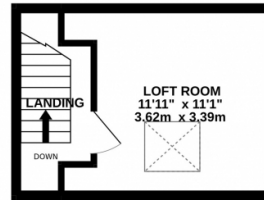

2ND FLOOR
168 sq.ft. (15.6 sq.m.) approx.