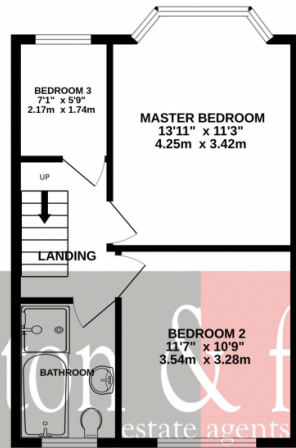

1ST FLOOR
409 sq.ft. (38.0 sq.m.) approx.