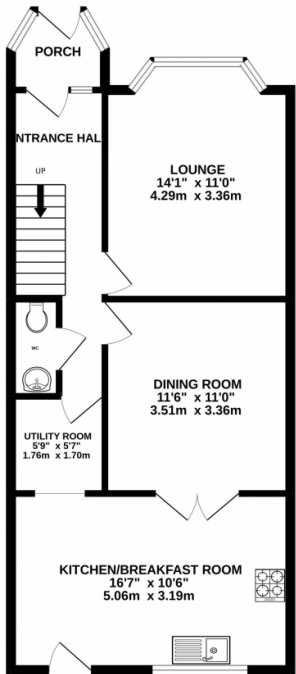

GROUND FLOOR
606 sq.ft. (56.3 sq.m.) approx.