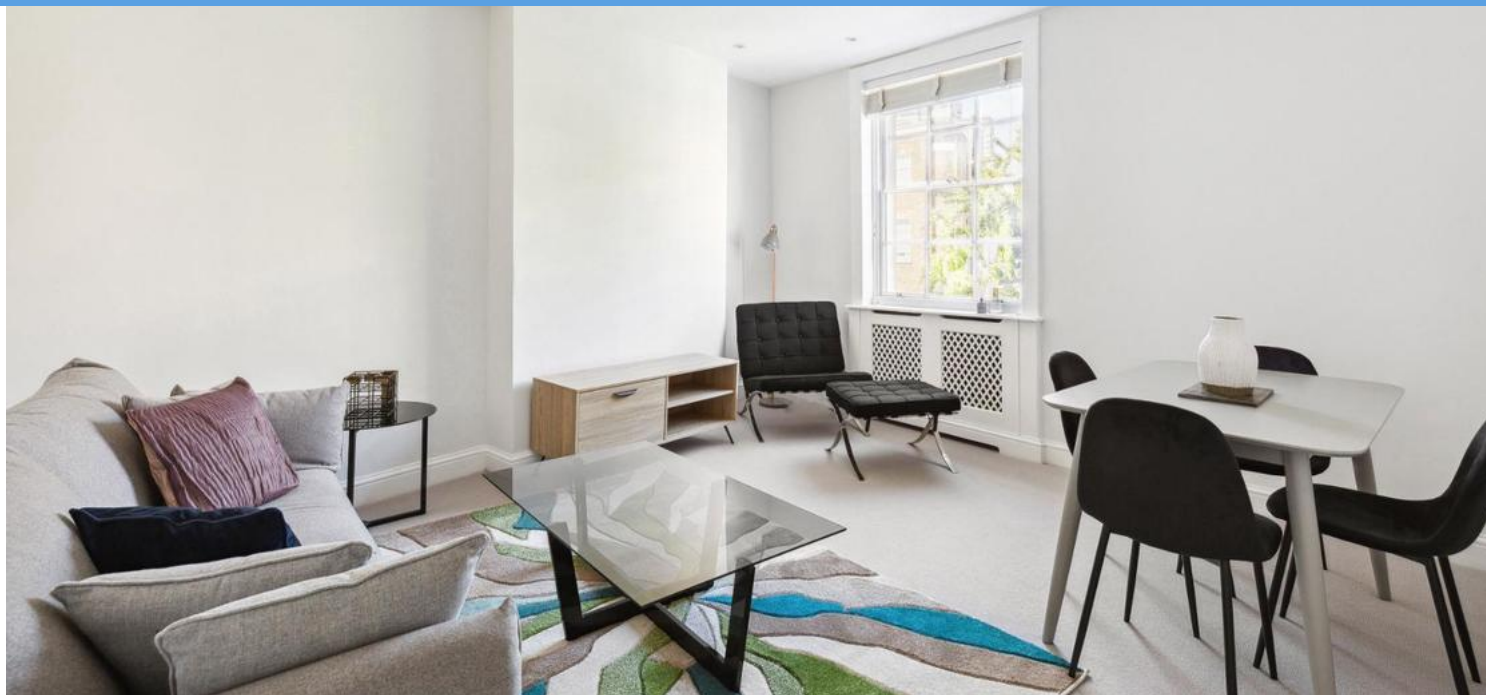

## Greater London Properties Presents...

- One Double Bedroom
- Connaught Street
- Overlooking A Beautiful Mews
- Furnished
- Lancaster Gate
- Hyde Park

**CALL NOW 0207 113 1066**

[www.glp.co.uk](http://www.glp.co.uk)