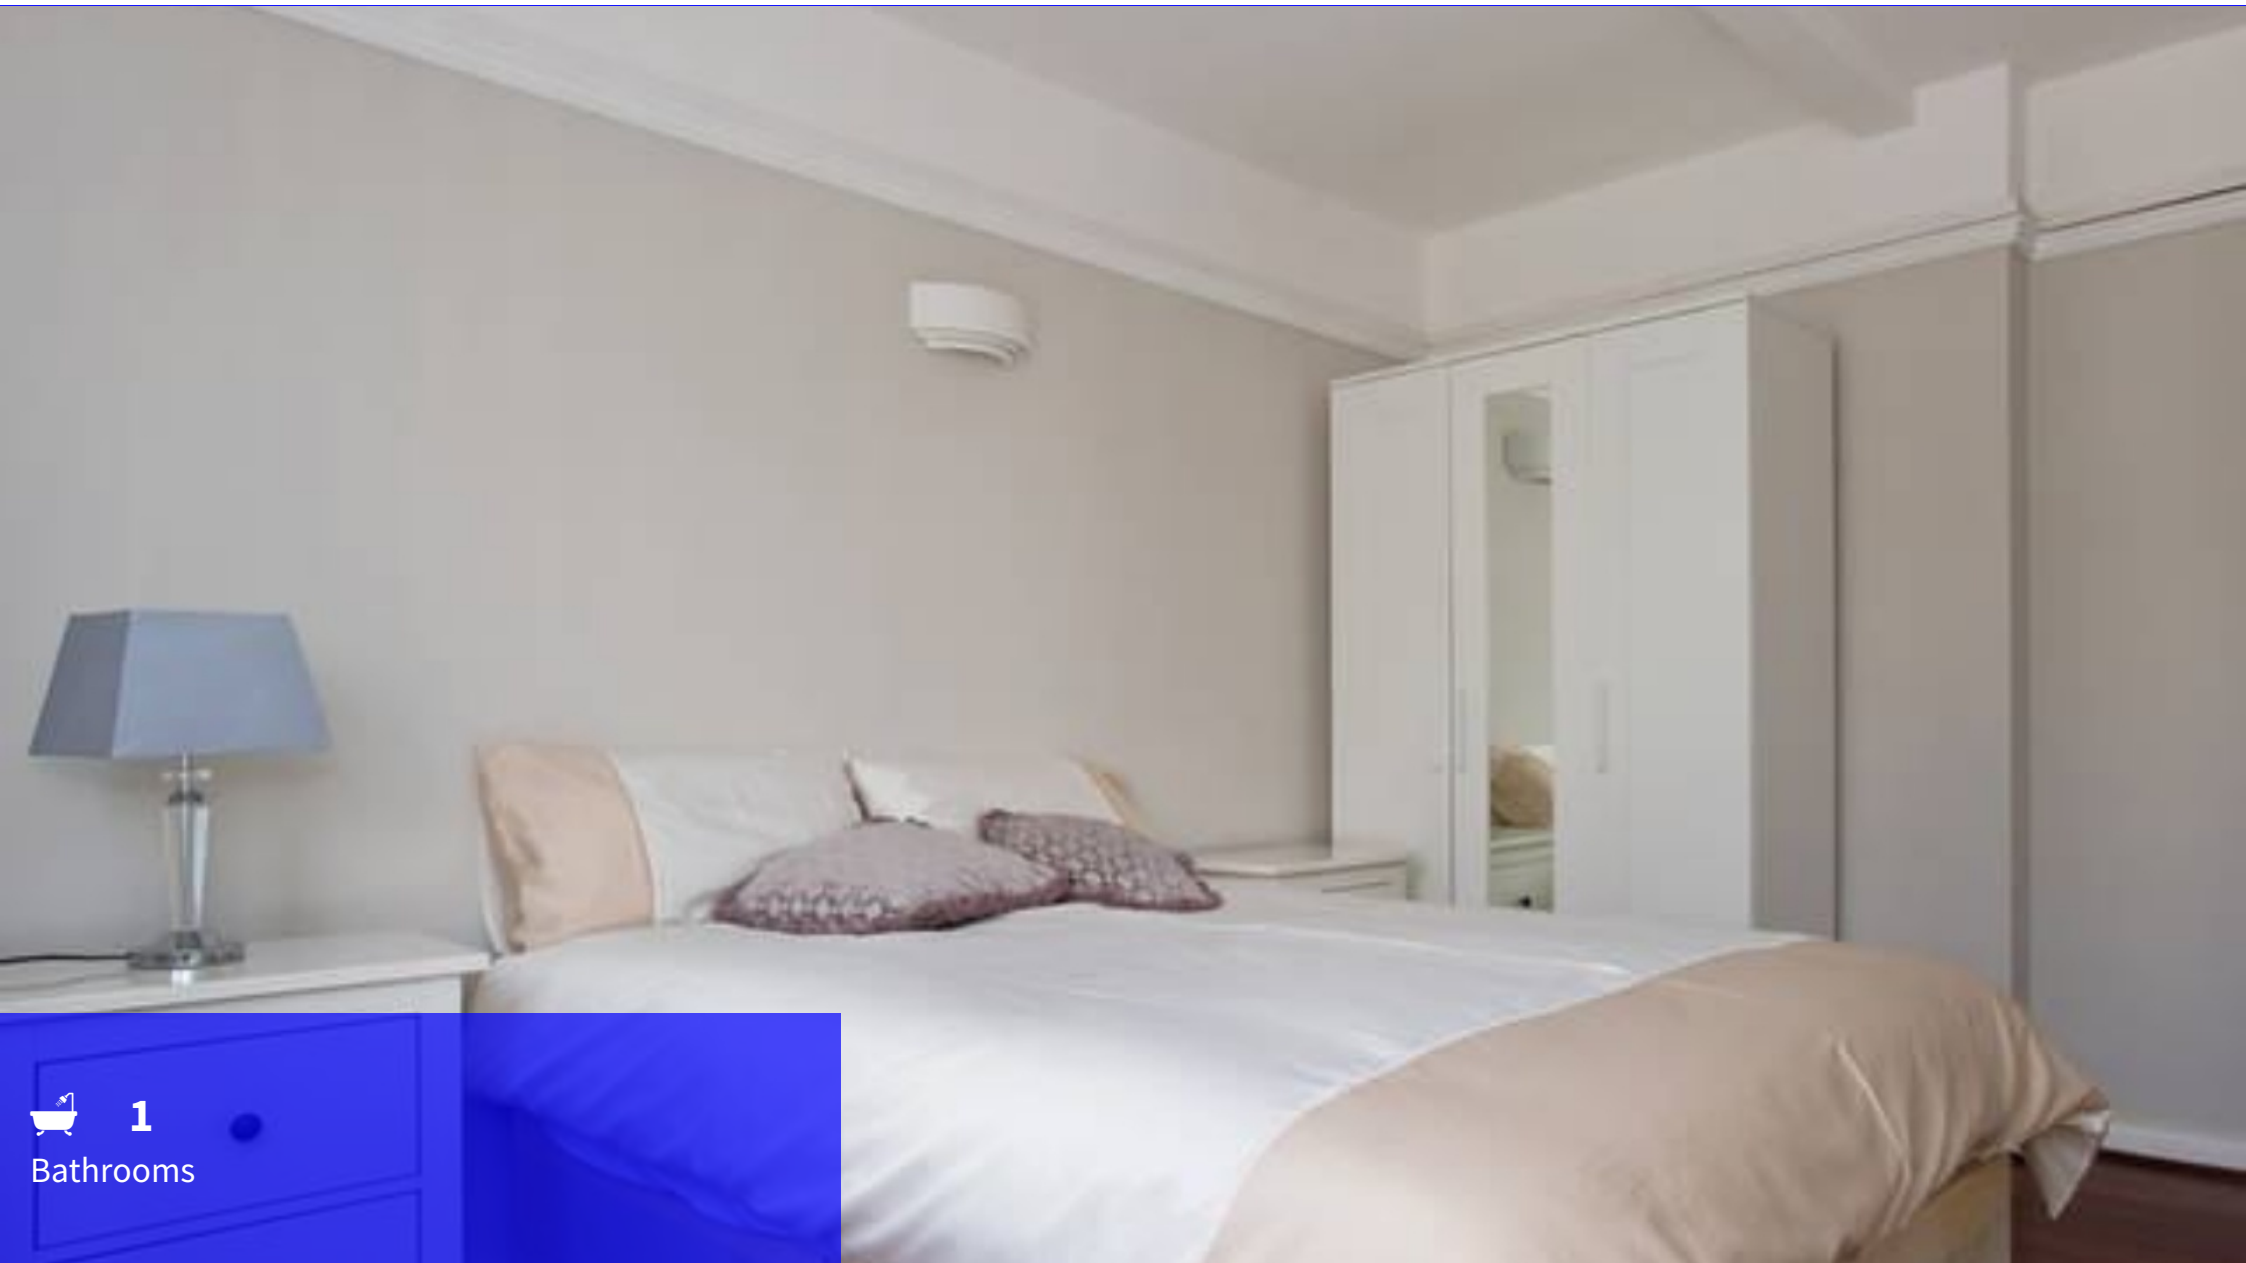

£220 - £244 pw
London, WC1X 0EH

1

Bathrooms

£220 - £244 pw
London, WC1X 0EH

[[value]] |

£220 - £244 pw
London, WC1X 0EH

For more info