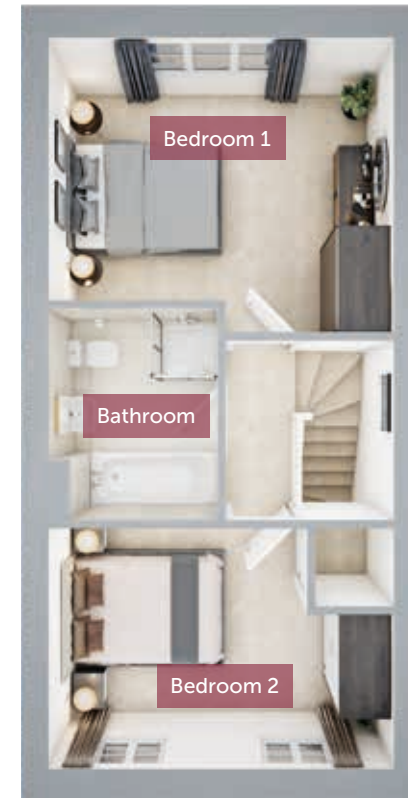

THE OAK

Two bedroom home

VENUS FIELDS

GROUND FLOOR

Living/Dining	5111mm x 3984mm	16'8" x 13'1"
Kitchen	3253mm x 1800mm	10'7" x 5'9"
WC	1900mm x 925mm	6'2" x 3'0"

FIRST FLOOR

Bedroom 1	3984mm x 3411mm	13'1" x 11'2"
Bedroom 2	3984mm x 2782mm	13'1" x 9'1"
Bathroom	2450mm x 1950mm	8'0" x 6'4"

All images used are for illustrative purpose only. Dimensions given are illustrative for this house type and individual properties may differ. Please check with your Sales Executives in respect of individual properties. We give maximum dimensions within each room and these may include areas of fixtures and fittings including fitted furniture. These dimensions should not be used for carpet or flooring sizes, appliance spaces or items of furniture. All images, photographs and dimensions are not intended to be relied upon for, nor to form part of any contract unless specifically incorporated in writing into the contract.