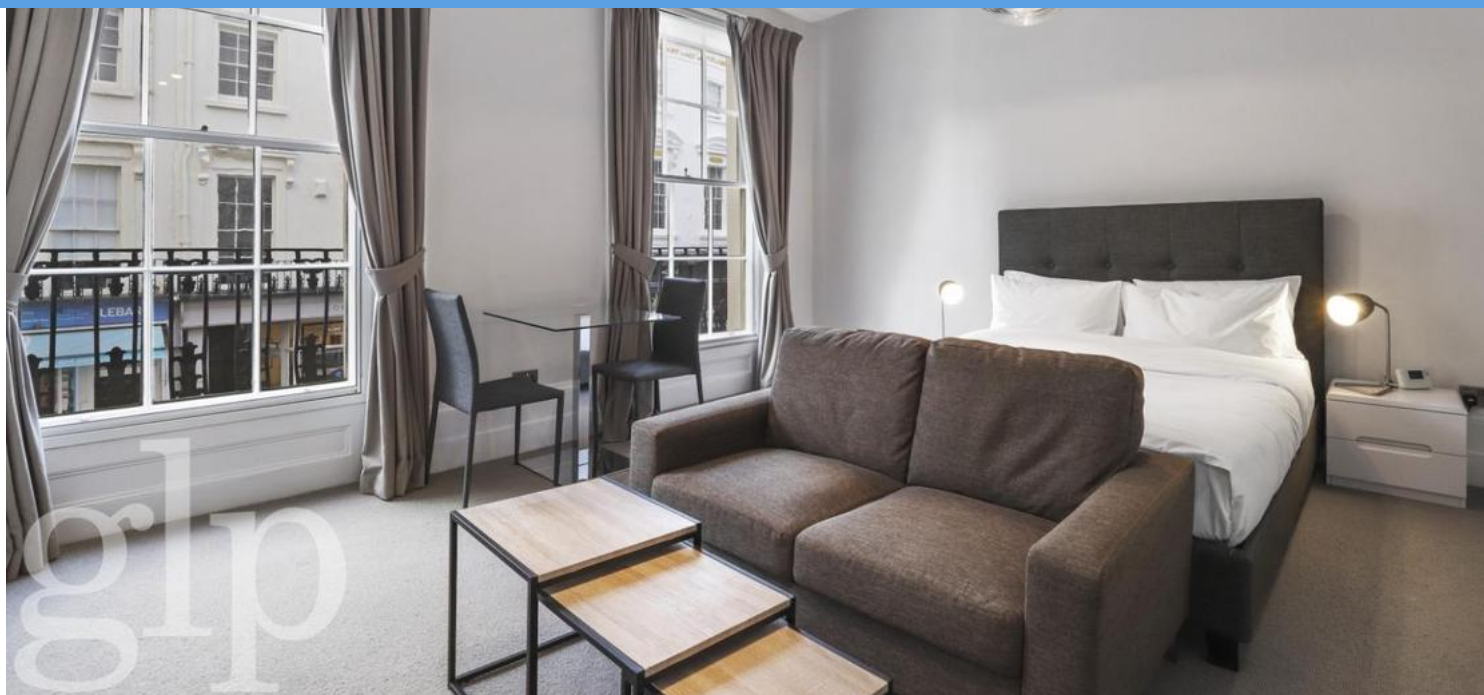

Bathurst Street

£475 PCW
TO LET

Greater London Properties Presents...

- Studio
- Modern
- Lots Of Light
- Large Windows
- High Ceilings
- Hyde Park

CALL NOW 0207 113 1066

www.glp.co.uk

@greaterlondonproperties