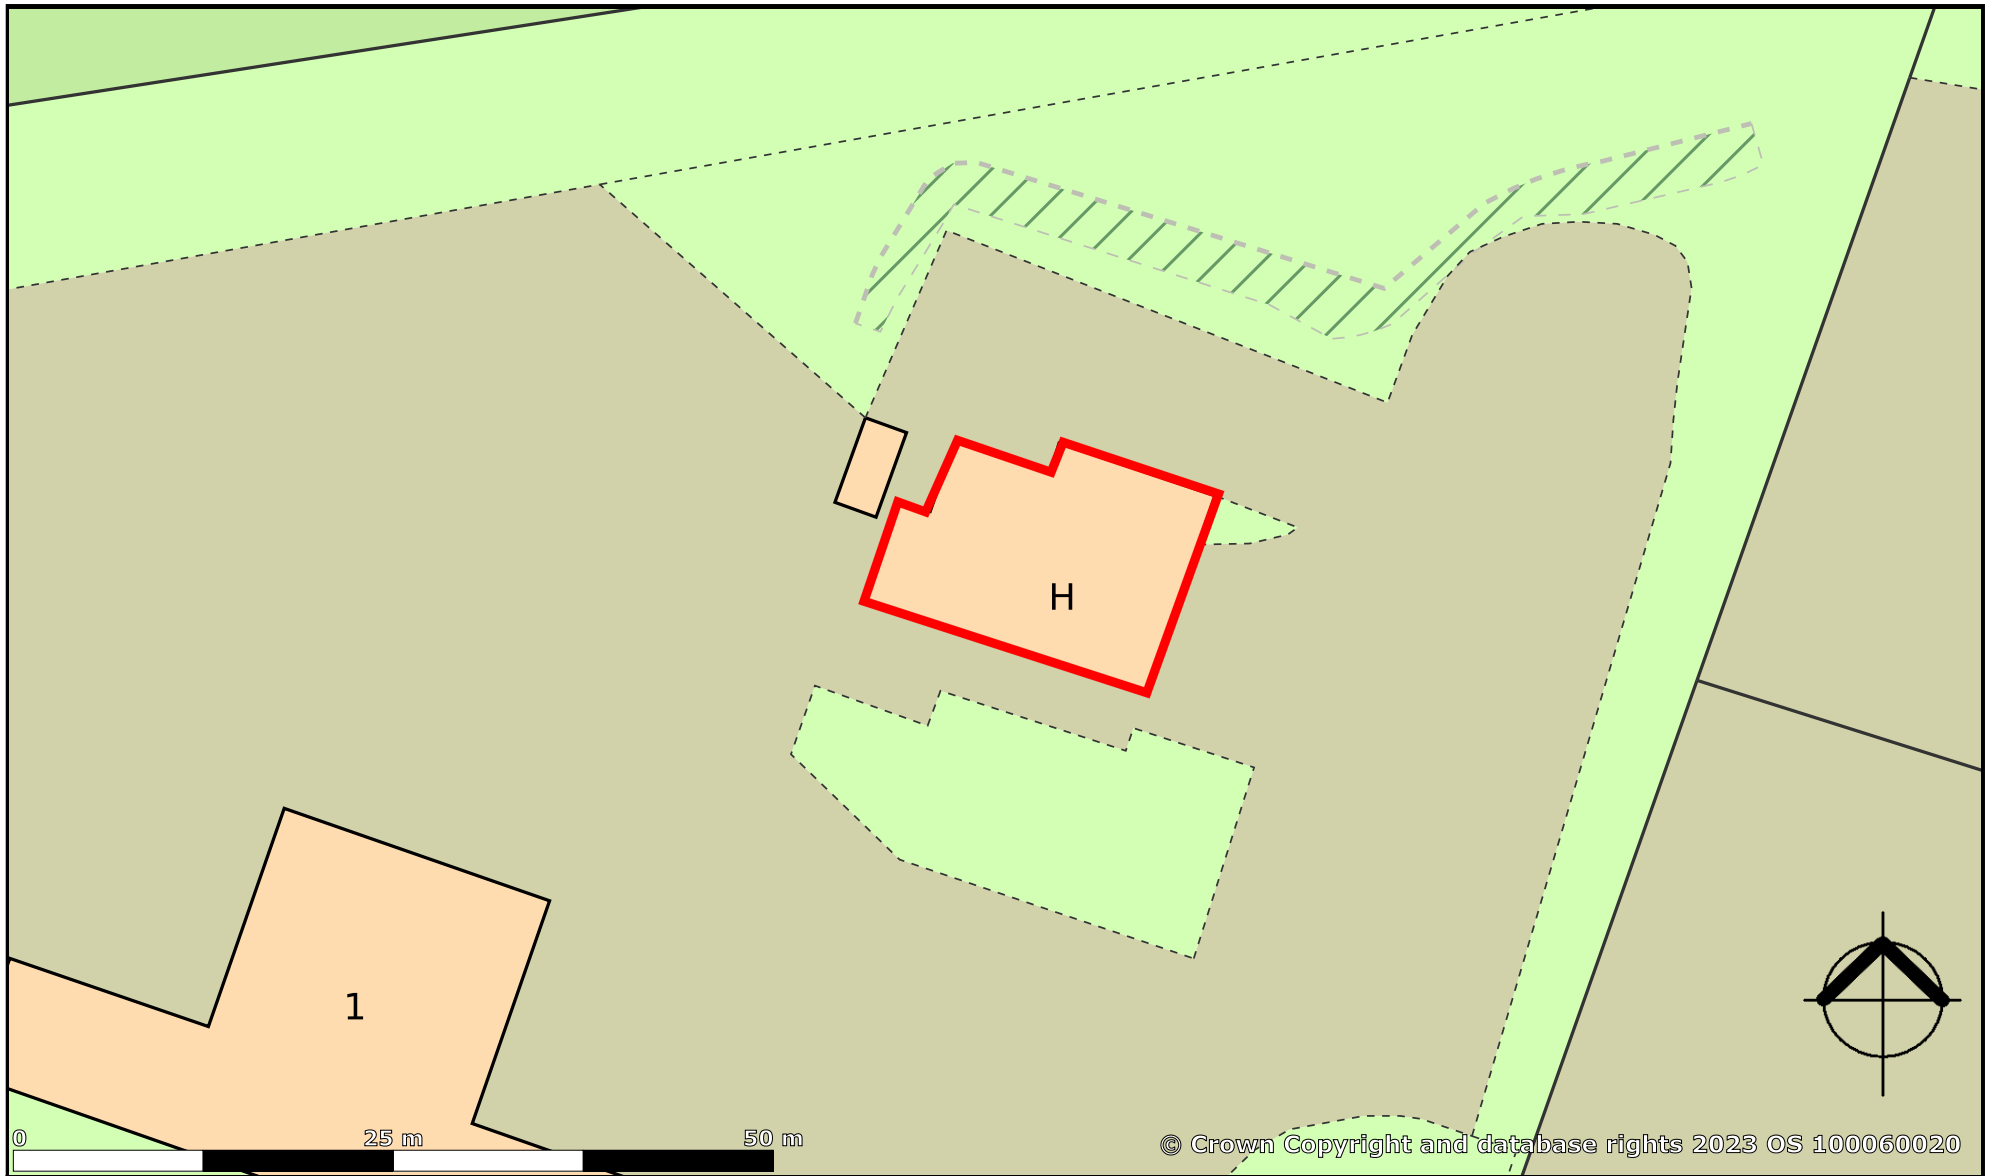

North West Recycling, Kingmoor Park, Rockcliffe Estate, Carlisle, CA6 4RW

created on **edozo**

Plotted Scale - 1:500

This map is published for convenience of identification only and although believed to be correct, is not guaranteed and it does not form any part of any contract