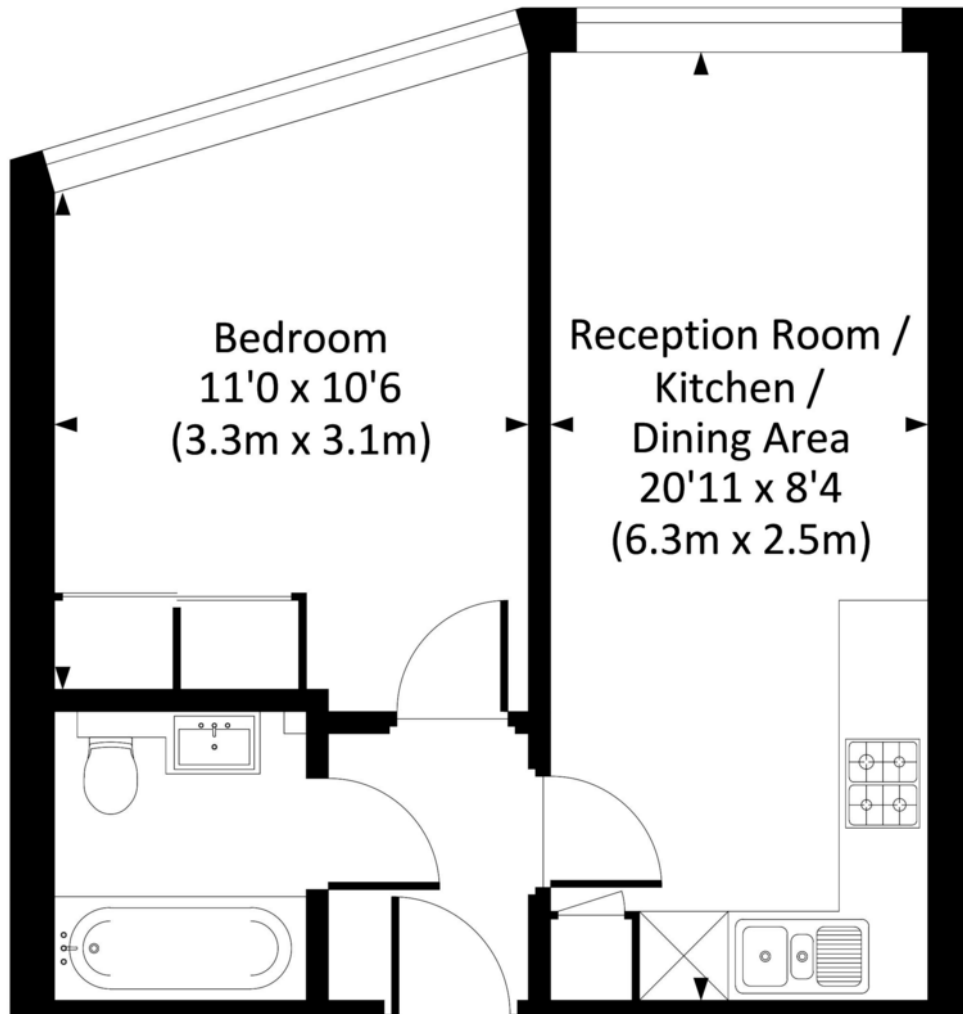

NET
LETTINGS
.COM

Flat 3, Bains Apartments, High Road

Ilford, IG3 8EG

- Brand New Apartment
- Open Plan Kitchen/Lounge
- Modern Neutral Décor
- Double Bedroom

£1,400 pcm Fees Apply

Property Description

%full_description_title[b,br,#0a3646]_dim[i]%