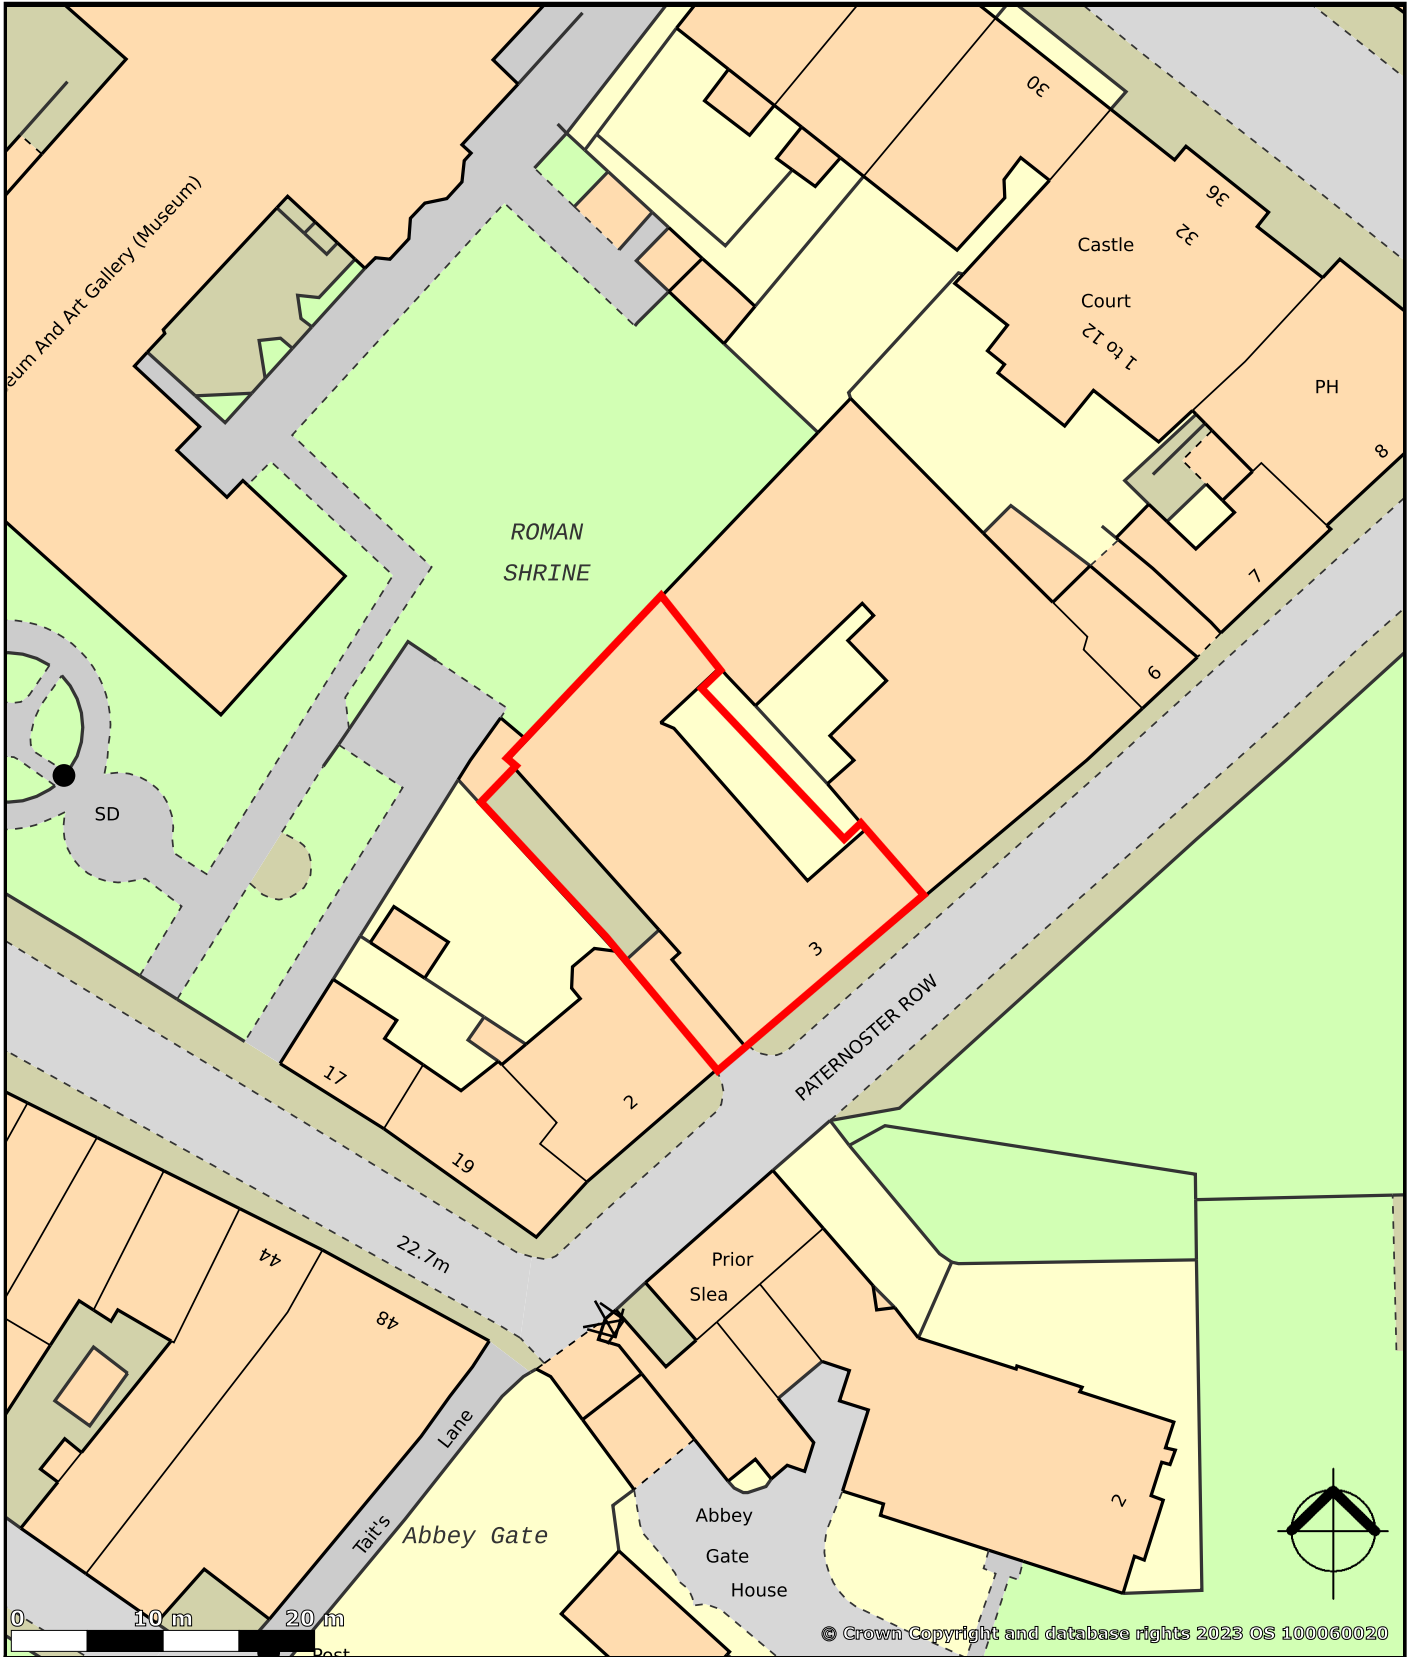

3 Paternoster Row

3 Paternoster Row, Carlisle, CA3 8TT

created on **edozo**

Plotted Scale - 1:500

This map is published for convenience of identification only and although believed to be correct, is not guaranteed and it does not form any part of any contract