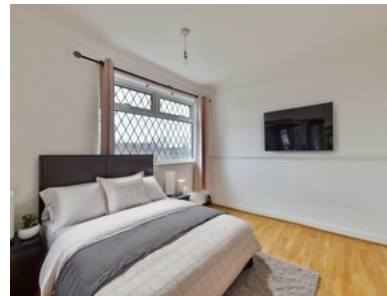

Burdon Close, Willerby

INVITING OFFERS BETWEEN £170,000 - £180,000

beercocks
valuing people, not just houses

- ✔ 3-bed Terrace Home With A Spacious Loft Conversion
- ✔ A Multifunctional Summer House For Various Activities
- ✔ Quiet And Serene Cul-de-sac Location
- ✔ Spacious Through Lounge Diner And Breakfast Kitchen
- ✔ Nearby Well-regarded Schools
- ✔ No Upward Chain
- ✔ New Boiler Fitted
- ✔ Epc D