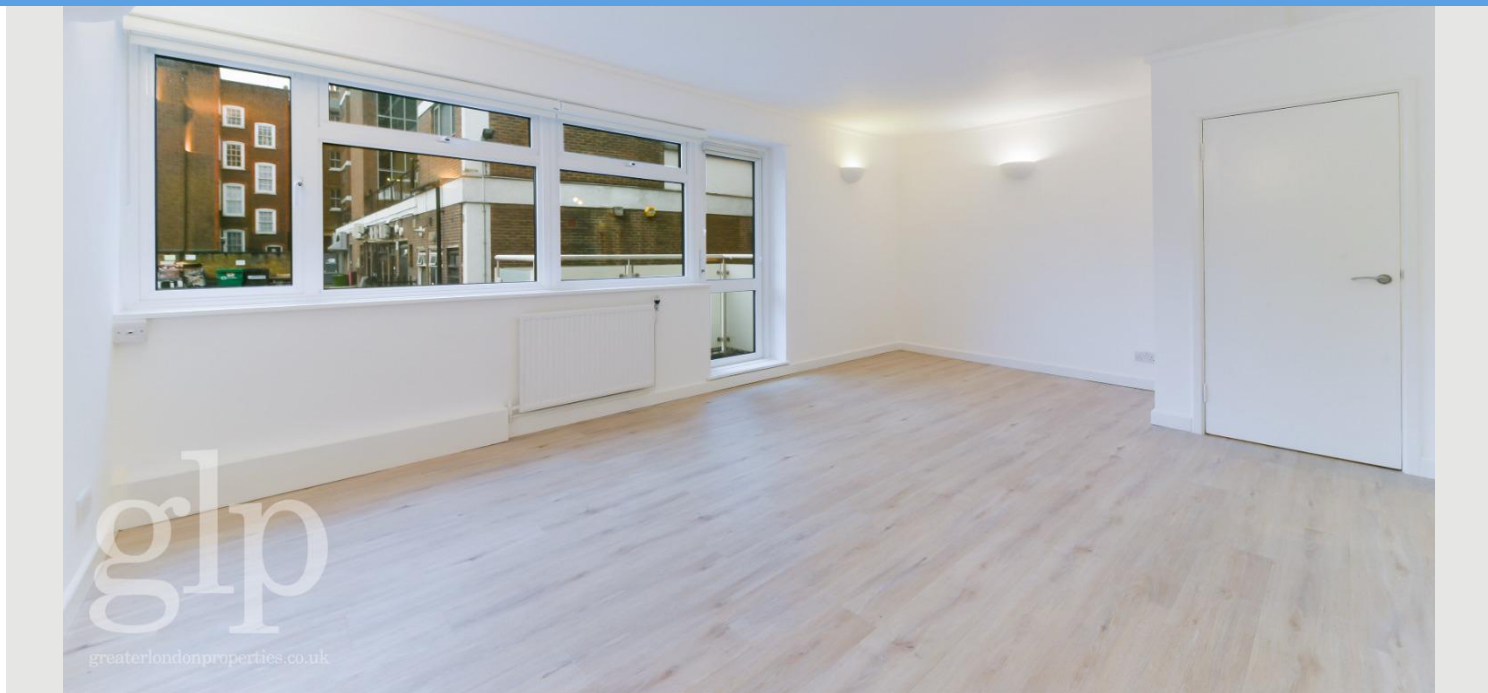

## Greater London Properties Presents...

- No Hmo - No More Than Two Sharers Or Families
- Three Bedroom
- Totally Refurbished
- Unfurnished
- Russell Square Station
- 668 Sq Ft. / 62.02 Sq M.

**CALL NOW 0207 113 1066**