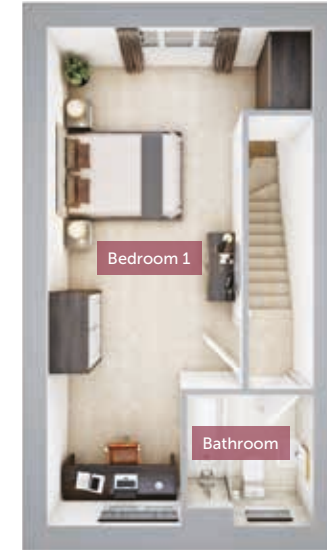

THE PINE  
One bedroom home

## GROUND FLOOR

<b>Living/Kitchen/Dining</b>	7500mm x 4000mm	24'6" x 13'1"
<b>WC</b>	1507mm x 1175mm	4'9" x 3'9"

## FIRST FLOOR

<b>Bedroom 1</b>	7500mm x 2957mm	24'6" x 9'7"
<b>Bathroom</b>	1970mm x 1900mm	6'5" x 6'2"

ALLISON  
HOMES

All images used are for illustrative purpose only. Dimensions given are illustrative for this house type and individual properties may differ. Please check with your Sales Executives in respect of individual properties. We give maximum dimensions within each room and these may include areas of fixtures and fittings including fitted furniture. These dimensions should not be used for carpet or flooring sizes, appliance spaces or items of furniture. All images, photographs and dimensions are not intended to be relied upon for, nor to form part of any contract unless specifically incorporated in writing into the contract.