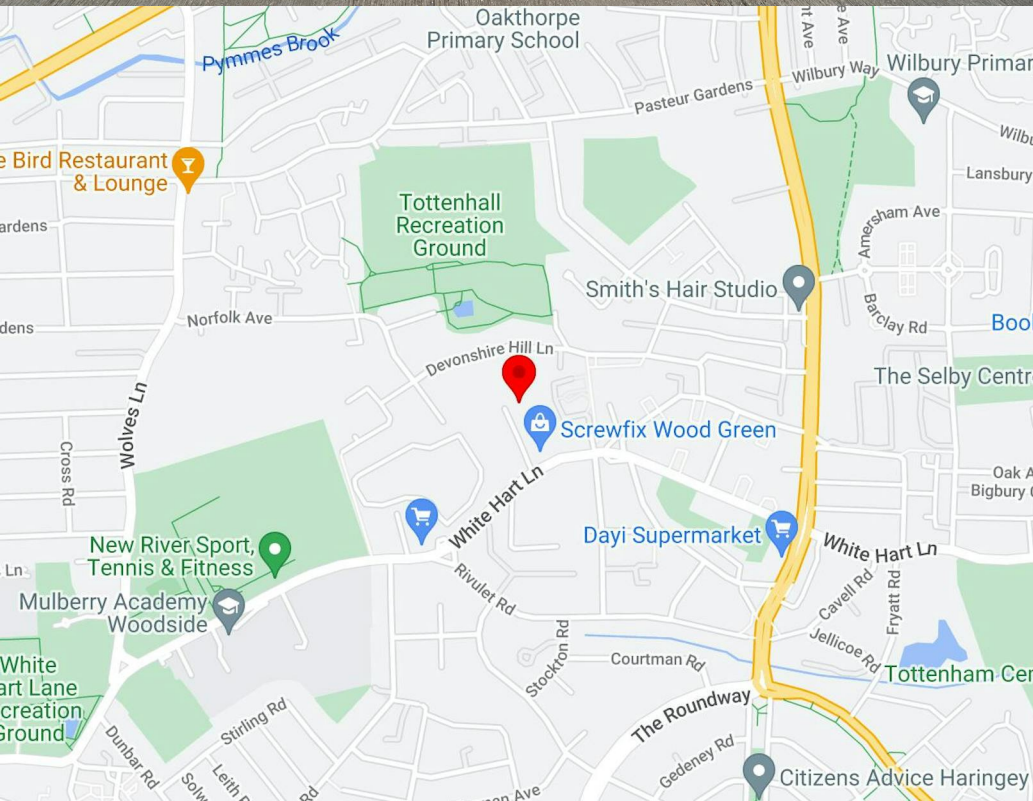

Location

White Hart Works is prominently located on the north side of White Hart Lane 400 metres to the west of the A10 Great Cambridge Road in turn providing quick direct access to the A406 North Circular approximately 1 mile to the North.

These main arterial routes provide direct access to the national motorway network, M1 (junction 1), M25 (junction 25) and M11 (junction 4) and to North, East, West and Central London.