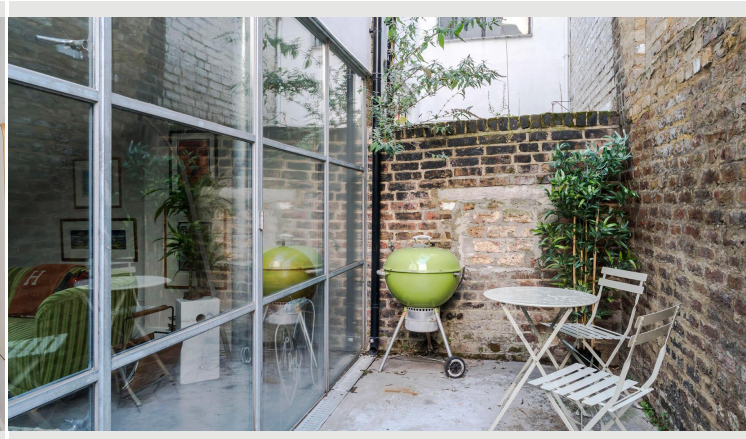

Gloucester Av, NW1
Greater London

£875 PCW
TO LET

Greater London Properties Presents...

- Unique And Stylish
- Private Outdoor Space
- Two Double Bedrooms
- Wooden Flooring
- Primrose Hill
- Camden

CALL NOW 0207 113 1066