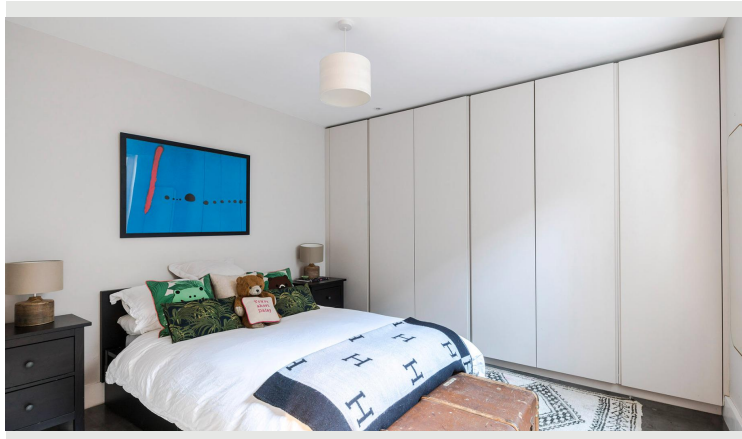

Gloucester Av, NW1
Greater London

£875 PCW
TO LET

Greater London Properties Presents...

- Unique And Stylish
- Private Outdoor Space
- Two Double Bedrooms
- Wooden Flooring
- Primrose Hill
- Camden

CALL NOW 0207 113 1066