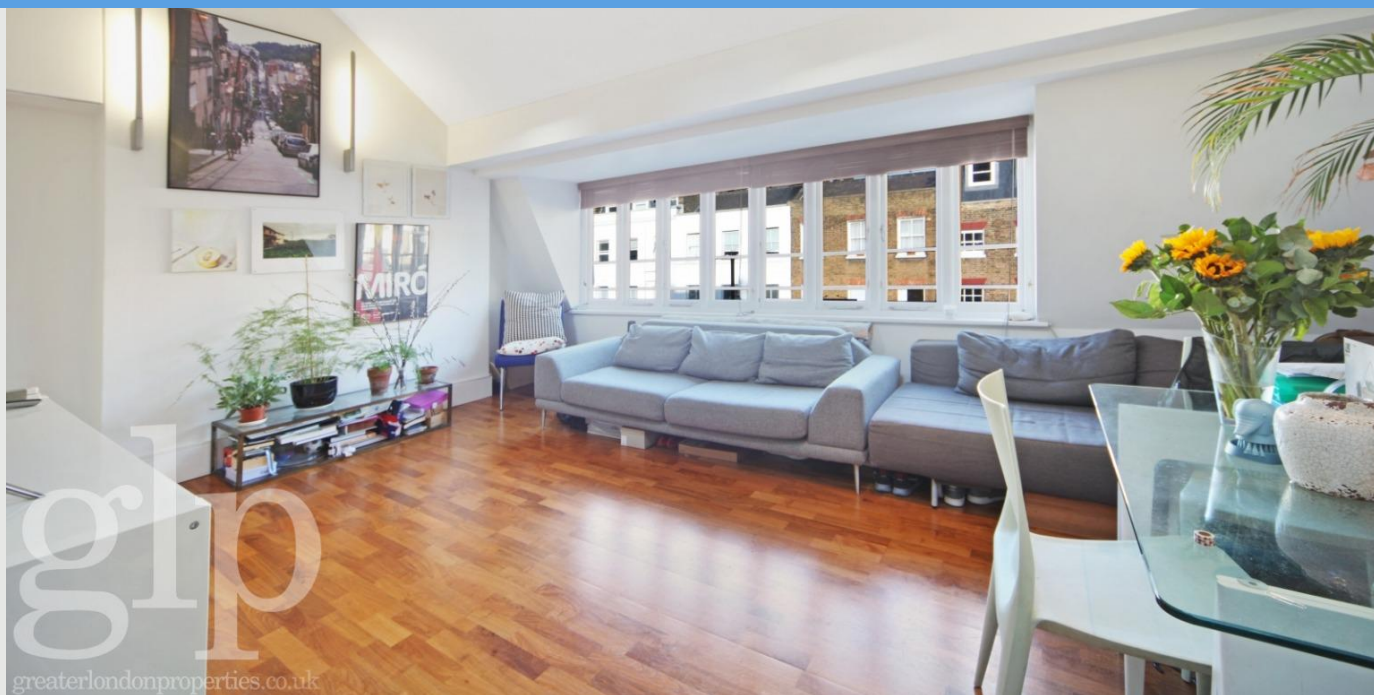

Charlotte St, Ftizrovia
Greater London

£585 PCW
TO LET

Greater London Properties Presents...

- One Double Bedroom
- Wooden Floors
- High Ceilings
- Open Plan
- Brilliant Location
- Fitzrovia

CALL NOW 0207 113 1066