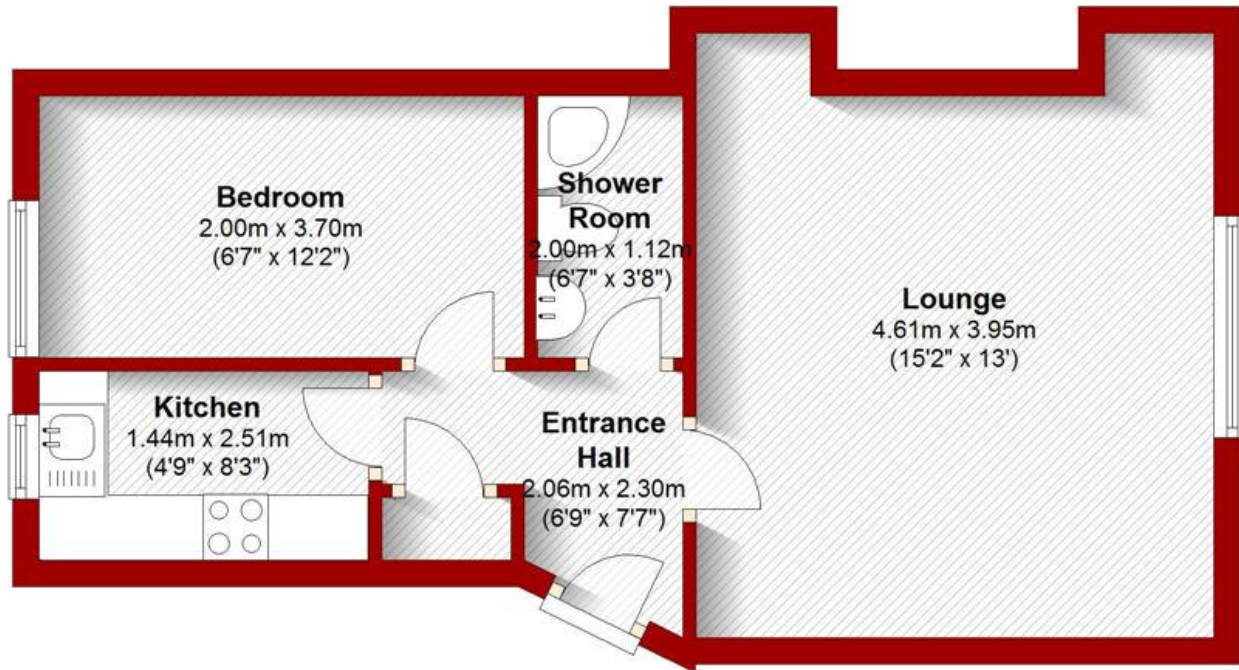

**155 Hardgate
Ground Floor
Aberdeen**

Ground Floor

Approx. 33.9 sq. metres (365.4 sq. feet)

Total area: approx. 33.9 sq. metres (365.4 sq. feet)

The above particulars are for guidance only, no liability for any errors or omissions will be accepted by Aberdeen Property Leasing Ltd.