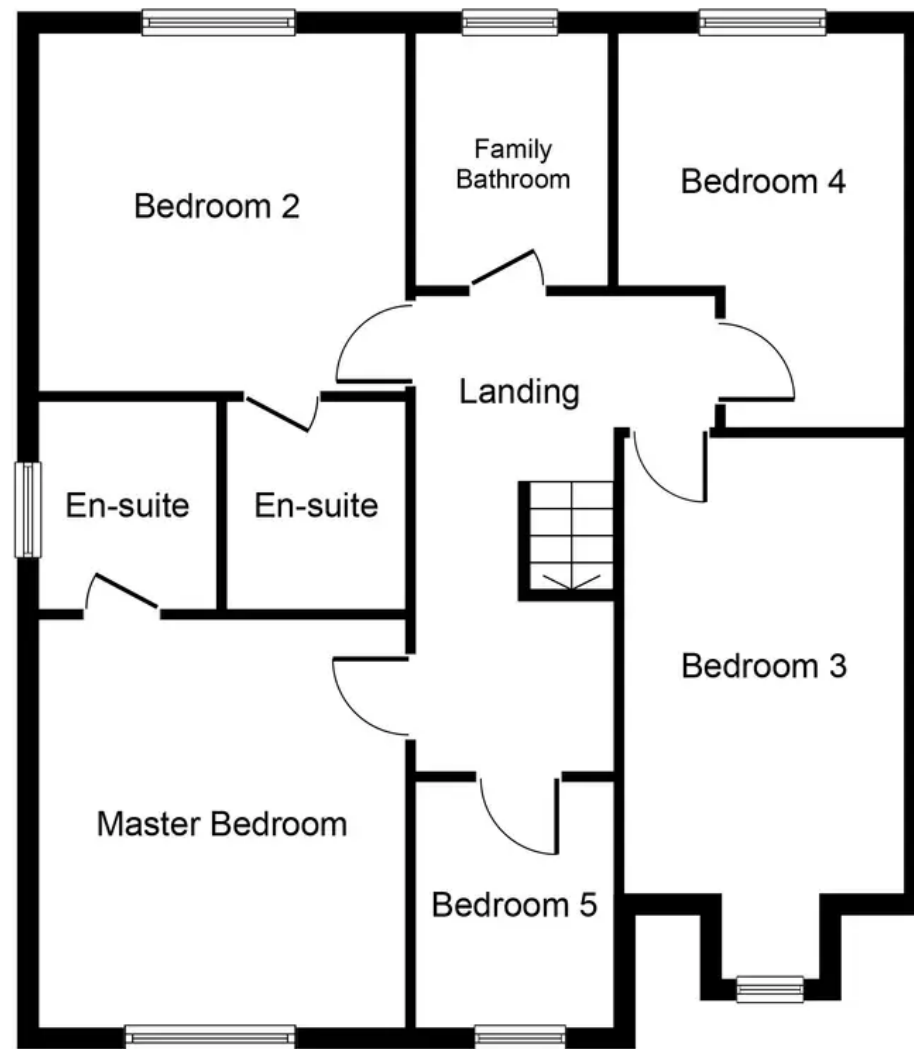

- Detached House
- Five Bedrooms
- Two En-suites
- Utility Room
- Two Public Rooms
- Cul De Sac Location
- Garage
- No Chain
- Enclosed & Private Rear Garden
- EPC Rating = C Council Tax Band = F

**Ground Floor**

**First Floor**

Whilst every attempt has been made to ensure the accuracy of the floor plan contained here, measurements of doors, windows, rooms and any other items are approximate and no responsibility is taken for any error, omission, or mis-statement. The measurements should not be relied upon for valuation, transaction and/or funding purposes. This plan is for illustrative purposes only and should be used as such by any prospective purchaser or tenant.