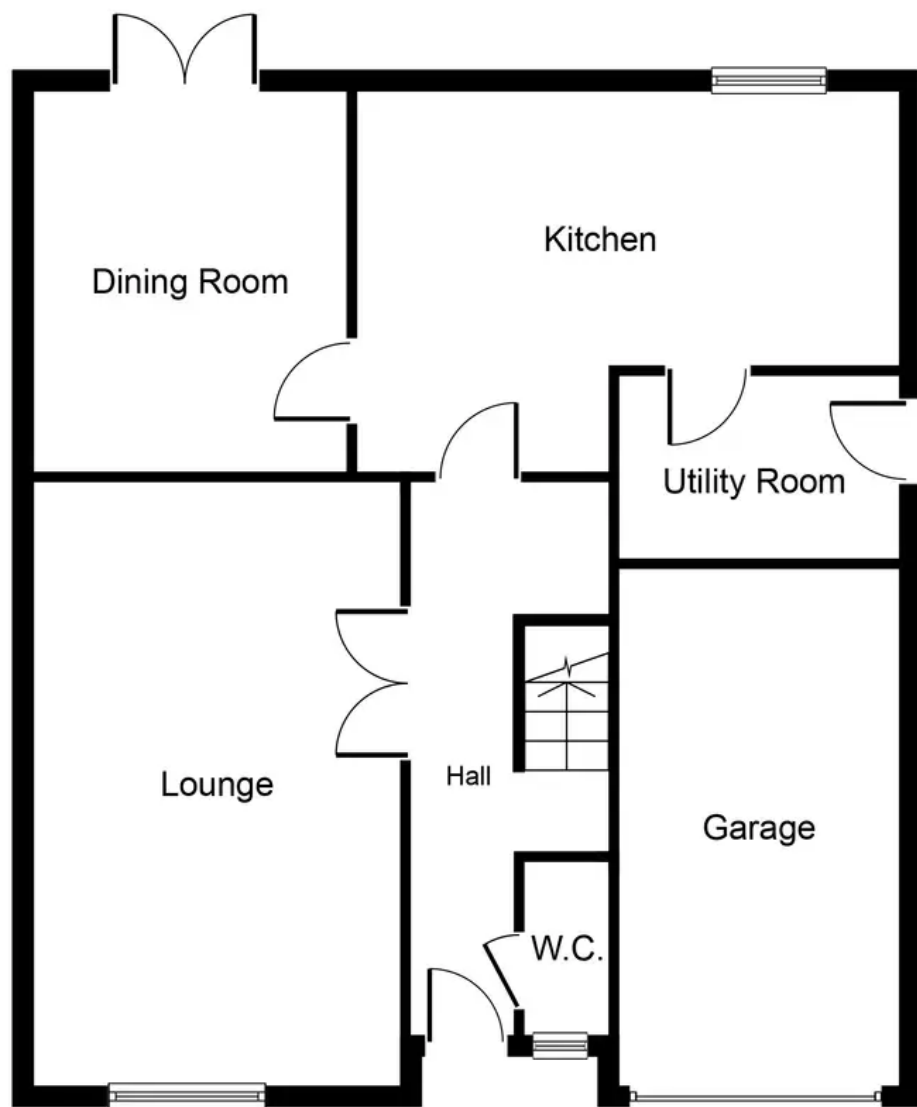

- Detached House
- Five Bedrooms
- Two En-suites
- Utility Room
- Two Public Rooms
- Cul De Sac Location
- Garage
- No Chain
- Enclosed & Private Rear Garden
- EPC Rating = C Council Tax Band = F

**Ground Floor**

**First Floor**

Whilst every attempt has been made to ensure the accuracy of the floor plan contained here, measurements of doors, windows, rooms and any other items are approximate and no responsibility is taken for any error, omission, or mis-statement. The measurements should not be relied upon for valuation, transaction and/or funding purposes. This plan is for illustrative purposes only and should be used as such by any prospective purchaser or tenant.