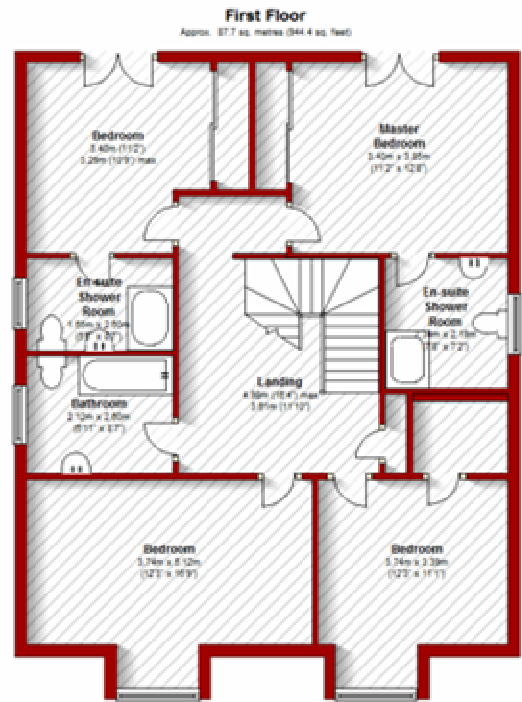

# 10 Royfold Crescent Aberdeen

Total area: approx. 224.6 sq. metres (2417.4 sq. feet)

The above particulars are for guidance only, no liability for any errors or omissions will be accepted by Aberdeen Property Leasing Ltd.