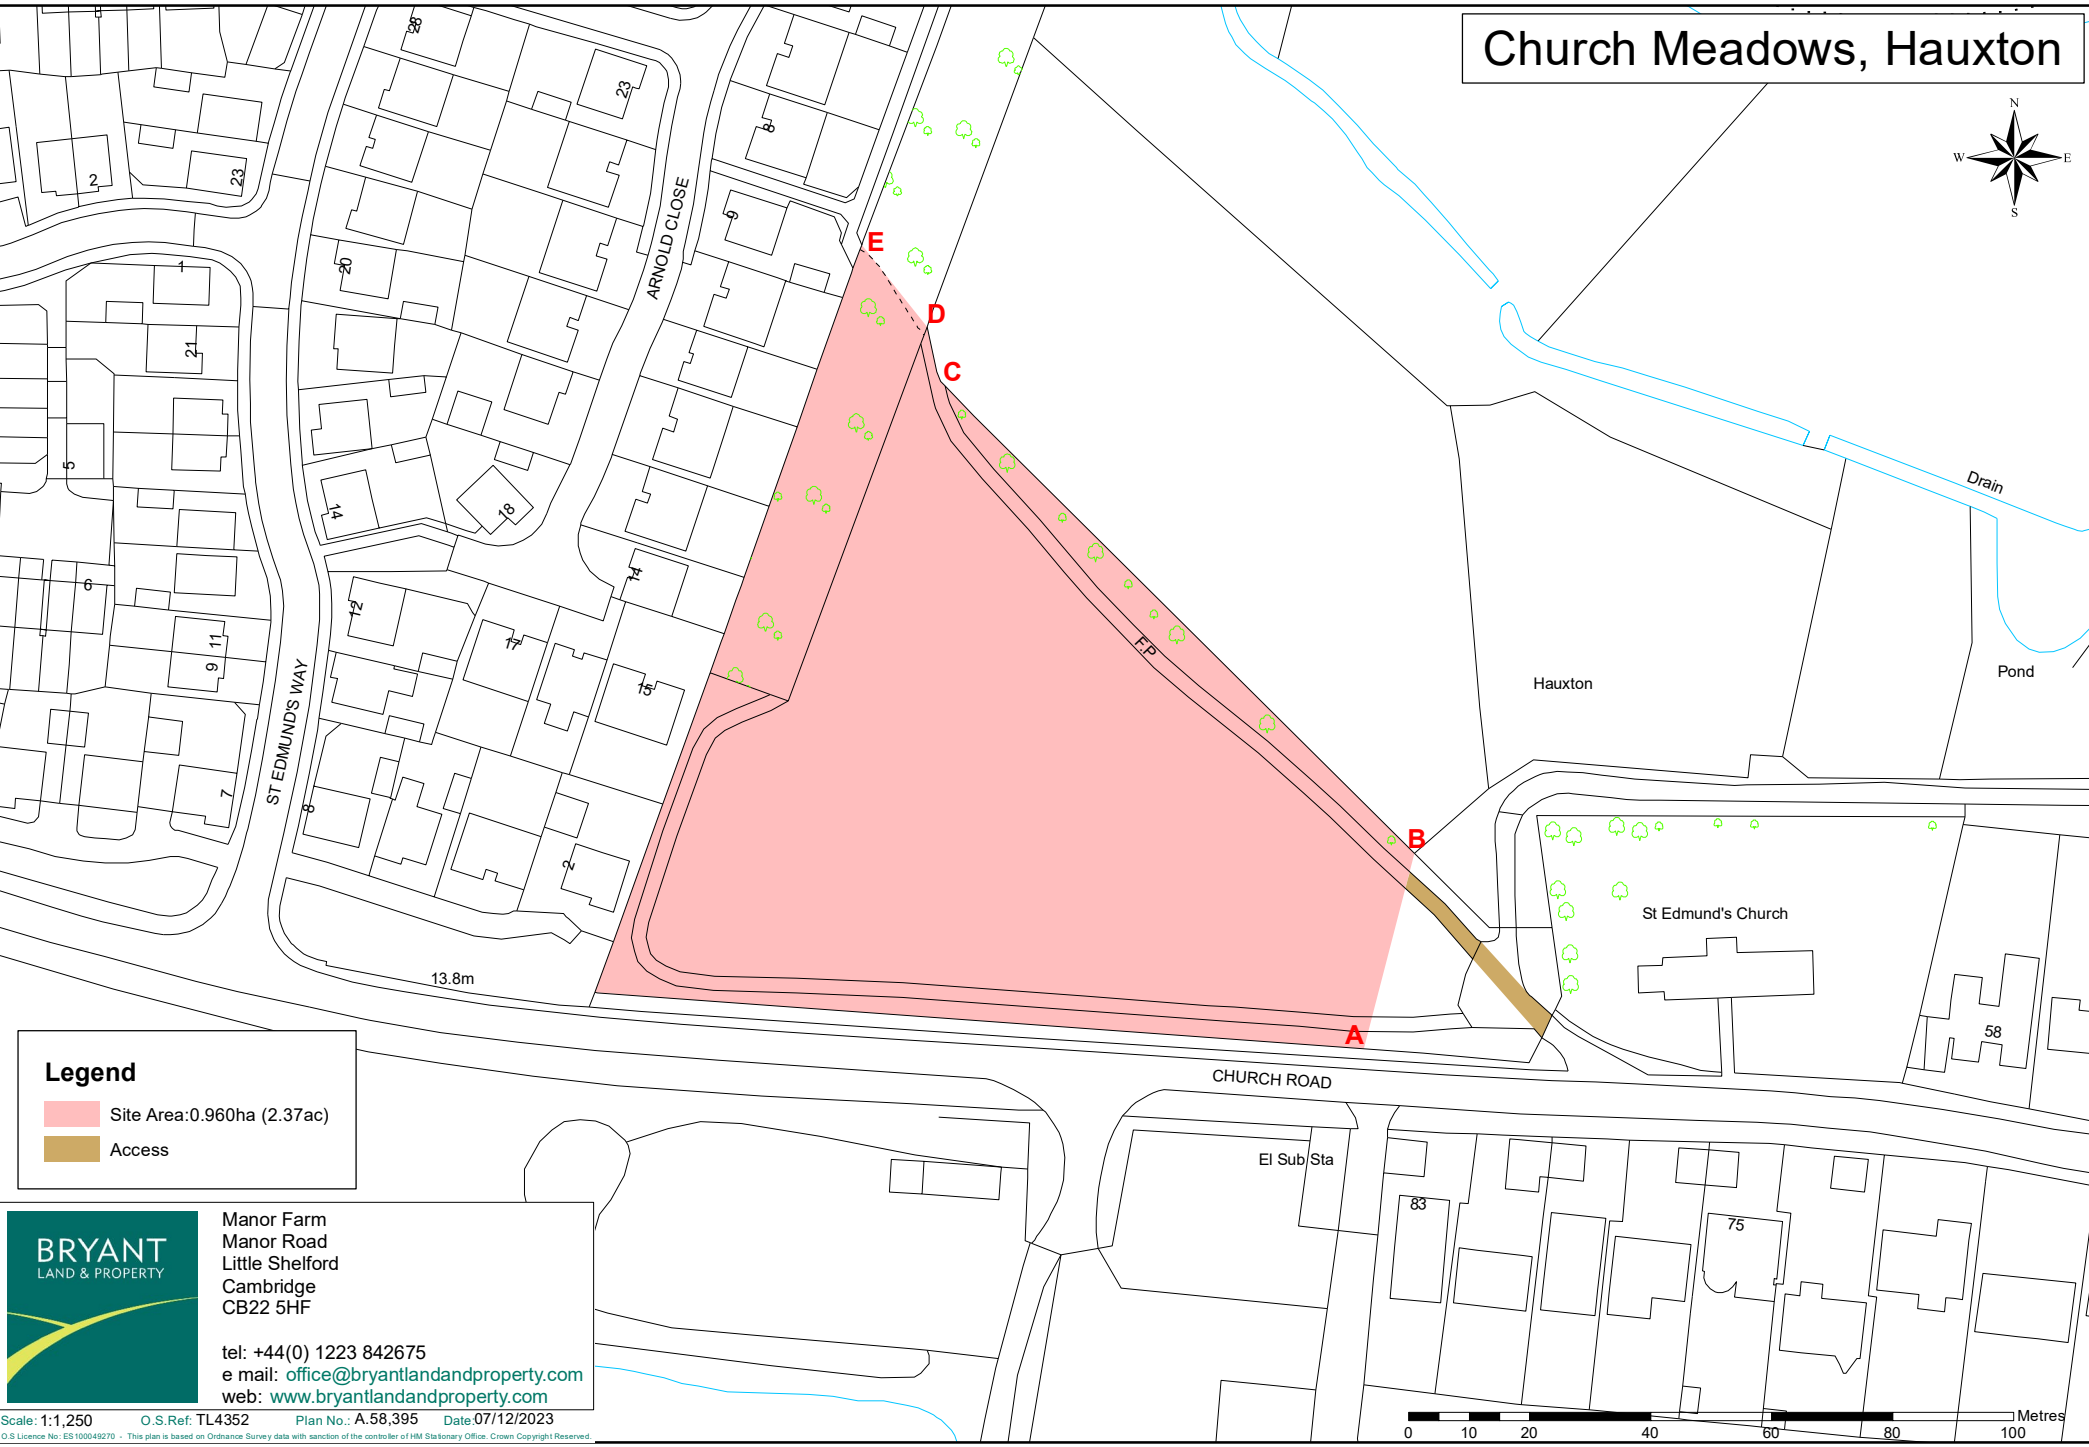

Church Meadows, Hauxton

Legend

- Site Area: 0.960ha (2.37ac)
- Access

Manor Farm
Manor Road
Little Shelford
Cambridge
CB22 5HF

tel: +44(0) 1223 842675
e mail: office@bryantlandandproperty.com
web: www.bryantlandandproperty.com